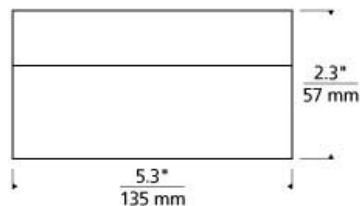

INSTALLATION

Mounts to a standard 4" square junction box with round plaster ring (provided by electrician).

WEIGHT

8.1lb / 3.67kg ±

antique bronze
small

ORDERING INFORMATION

700FM90	SHAPE OR SIZE	COLOR	FINISH	LAMP
S	SMALL	FROST	Z ANTIQUE BRONZE S SATIN NICKEL	INCANDESCENT 120V (T20)