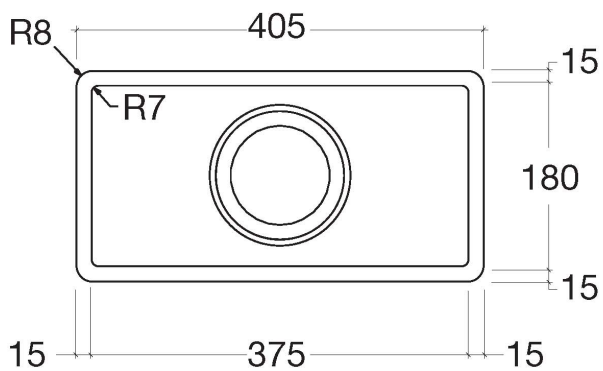

Kitchen sink - Kitchen sink, brushed stainless steel
Single bowl sink - matte stainless steel
Article number: 38 000 000-86

- Under mount
- 8-1/4 x 16"
- 1 5/8" deep
- 3 1/2" drain (can't be closed)
- includes mounting set

matte stainless steel

Dimensional drawing

All dimensions in mm / inch = mm x 0,0394

Kitchen sink - Kitchen sink, brushed stainless steel
Single bowl sink - matte stainless steel
Article number: 38 000 000-86

Recommended article

84 710 000-13
DRINKING PLATE - black

Spare parts list

Number	Item Number	Designation	Number of units
1	04 11 01 011 00-86	Drain - matte stainless steel	1