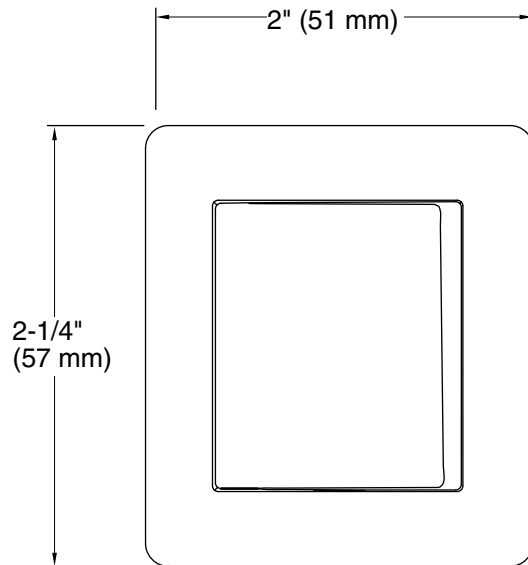

**Awaken®**  
Fixed Wall Bracket  
**K-98347**

**Features**

- Unique side opening for handshower
- Coordinates with other products in the Awaken collection
- Metal construction

**Material**

- KOHLER finishes resist corrosion and tarnishing

## Technical Information

All product dimensions are nominal.

Installation Type: Wall-mount

Material: Metal