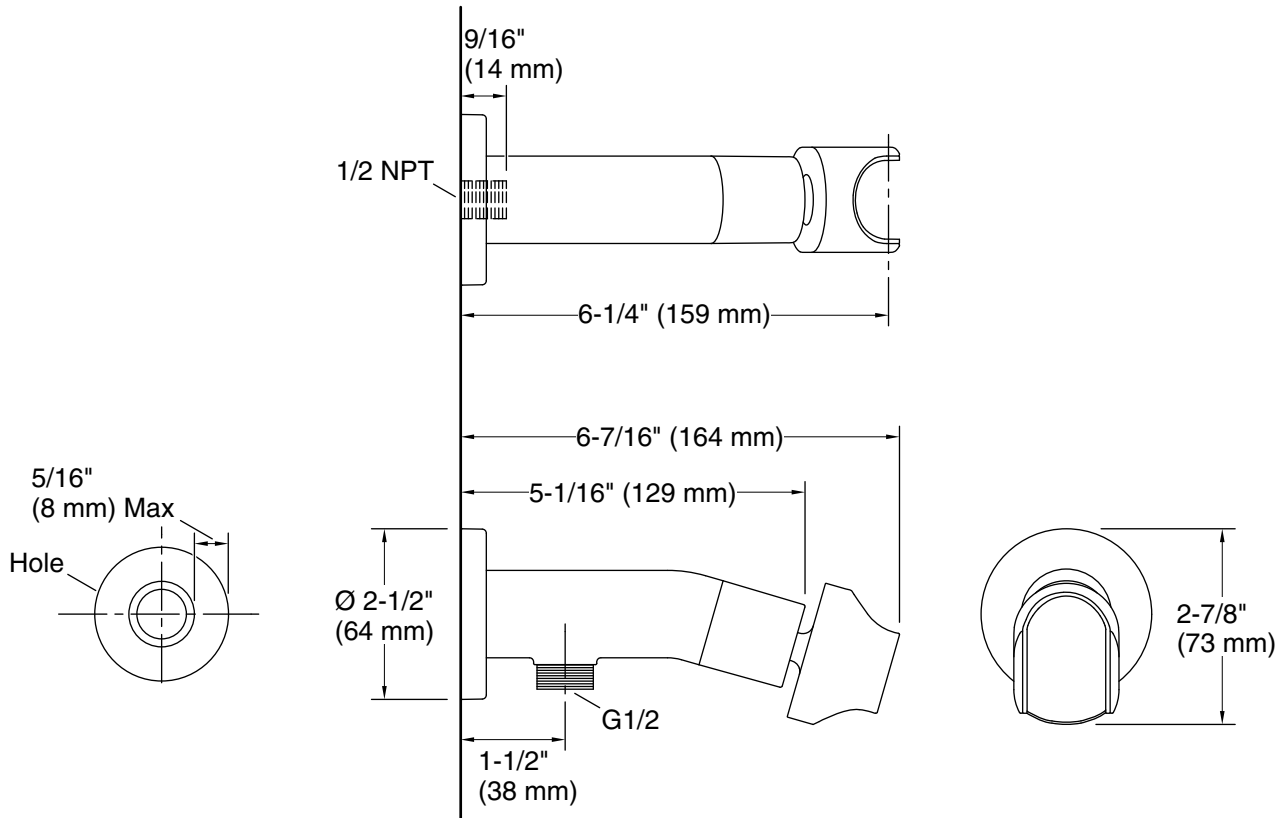

Features

- Requires Statement VES single-function handshower and hose (sold separately)
- Magnetic docking connection allows for handshower height adjustment of 2" (51 mm) and spray angle tilt of 24-58°
- Includes check valve for backflow prevention

Material

- Silicone handshower holder
- Premium metal construction for durability and reliability
- KOHLER finishes resist corrosion and tarnishing

Installation

- Wall-mount
- 1/2 -14 NPT connection
- May require other adapter based on installation type (sold separately)

Technical Information

All product dimensions are nominal.

Notes

For NPT connection, nipple must extend 9/16" (14 mm) beyond finished wall.