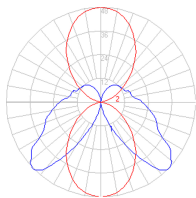

Dimensions

Packaging

1 Box

1 x 11-1/2" x 11-1/2" x 25-5/16" / 11.6 lbs - 29 cm x 29 cm x 64 cm / 5.26 kg

Light distribution

Direct

Luminaire weight

7.94 lbs / 3.6 kg

Warranty

5 year limited warranty

Red = Max Cd. Through Vertical plane

Blue = Max Cd. Through Horizontal plane