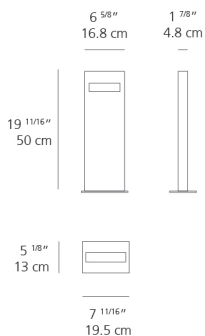

Dimensions

Packaging

1 Box

1 x 11-1/2" x 11-1/2" x 25-5/16" / 11.6 lbs - 29 cm x 29 cm x 64 cm / 5.26 kg

Light distribution

Direct

Luminaire weight

7.94 lbs / 3.6 kg

Warranty

5 year limited warranty

Red = Max Cd. Through Vertical plane

Blue = Max Cd. Through Horizontal plane