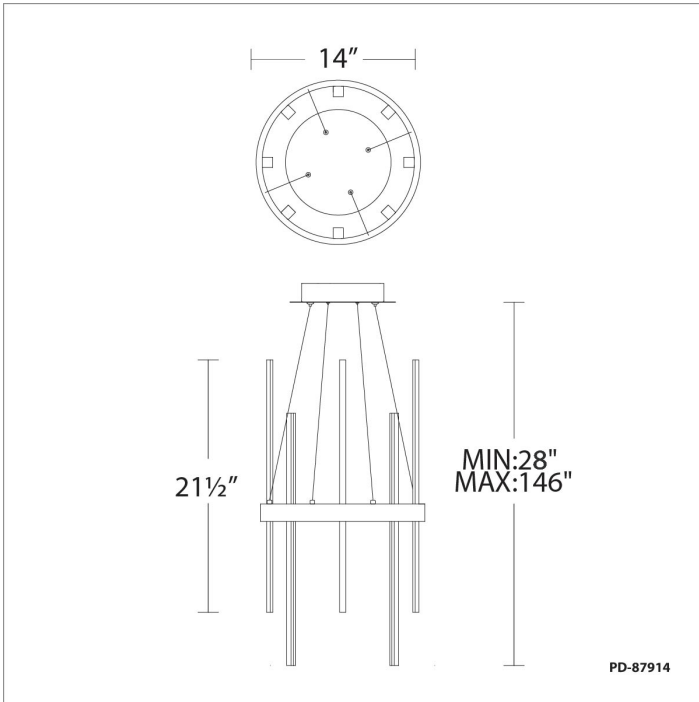

Project:

Location:

Fixture Type:

Catalog Number:

AVAILABLE FINISHES:

Harmonix

PD-87914

PRODUCT DESCRIPTION

SPECIFICATIONS

Rated Life	50000 Hours
Standards	ETL, cETL,Damp Location Listed,Title 24 JA8: 2019 Compliant
Input	120-277V,50/60Hz
Dimming	ELV, 0-10V, TRIAC
Color Temp	3000K
CRI	90
Construction	Aluminum hardware, Sanded acrylic diffuser

REPLACEMENT PARTS

HDW-HY20-CE - Hardware Pack

Model & Size	Color Temp	Finish	LED Watts	LED Lumens	Delivered Lumens
PD-87914 14"	3000K	BK/AB Black & Aged Brass	46.5W	2742	2660

Example: **PD-87914-BK/AB**

For custom requests please contact customs@modernforms.com