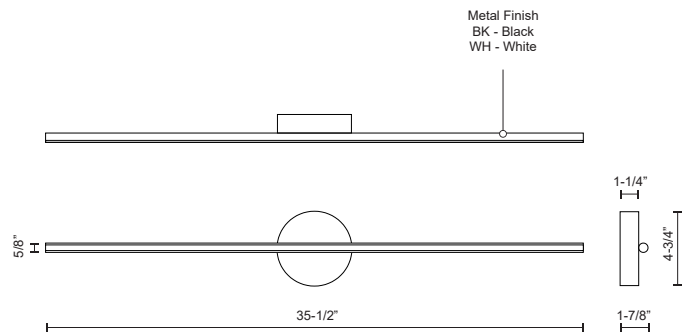

CHUTE WS14935

WALL

PROJECT

DESCRIPTION

Extruded aluminum cylinder with welded capped ends. Circular wall mount. Finely textured powder-coat finish. Rounded opal silicon diffuser. Outward emitting light. Custom options available.

WS14935-BK
Black

WS14935-WH
White

SPECIFICATION DETAILS

* For custom options, consult factory for details.

Fixture Dimensions	W35-1/2" x H4-3/4" x E1-7/8"
Light Source	LED with DC Driver
Wattage	16W
Total Lumens	1355lm
Delivered Lumens	BK-784lm; WH-958lm;
Voltage	120V
Color Temperature	3000K
CRI (Ra)	90CRI
Optional Color Temps	2700K - 5000K Available, Minimum Order Quantities Apply
LED Rated Life	50,000 hours
Dimming	100% - 10%, TRIAC or ELV Dimmer (Not Included)
Diffuser Details	White Acrylic Diffuser
ADA Compliant	Yes
Compliance	ADA
Location	Dry
Warranty	5 Years
Illumination Direction	Fontlight Illumination
Mounting Style	All Orientation; Wall;
CEC Title 24 JA8	Yes, JA8-19
Canopy Dimensions	D4-3/4" x E1-1/4"