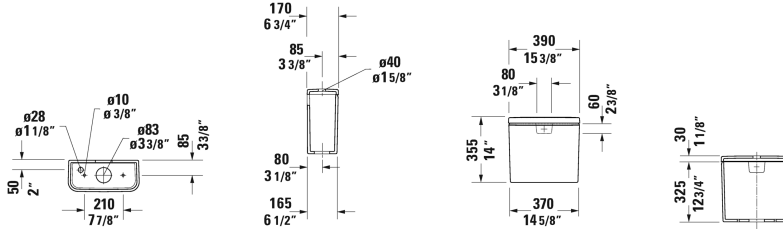

**Duravit No.1 Tank # 09416000U2**

| < 15 1/8" Inch > |

Tank	Dimension	Weight	Order number
with dual flush piston valve, top flush, for bottom left supply, 1.32/0.92 gpf, WaterSense® listed			
<b>Colors</b>			
00 White			
<b>Variant</b>			
◆	15 1/8" x 6 3/4" Inch	26.7 lb	09416000U2
Toilet seat and cover removable, elongated, hinges stainless steel, with slow close		5.5 lb	002529
Toilet seat and cover removable, elongated, hinges stainless steel, without slow close		5.5 lb	002521
Mounting set for One-Piece and Two-Piece toilets, outlet 3/8" - male thread, wall connection 1/2" - female thread, 1/2", North American version	17 3/4" Inch	1.1 lb	001417
<b>Suitable products</b>			
Two-Piece toilet Duravit Rimless® (without tank), WaterSense® listed, syphonic, 12" rough-in, vertical outlet, cUPC® listed*, 14 3/8" x 27 3/4" Inch	14 3/8" x 27 3/4" Inch		218801

All drawings contain the necessary measurements which are subject to standard tolerances. They are stated in inch & mm and are non-binding. Exact measurements, in particular for customized installation scenarios, can only be taken from the finished ceramic piece.