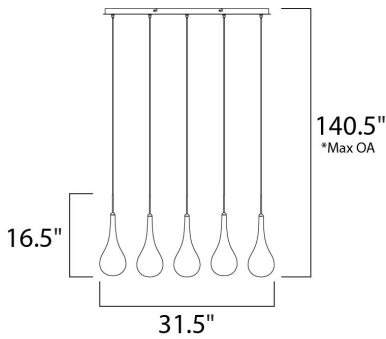

PRODUCT DESCRIPTION

The new Larmes features an extended profile Clear glass shade that screws on to a Satin Nickel mount. Long life G4 LED offers considerable light with dimming capabilities.

*max overall height

MEASUREMENTS

DIMENSION : 31.5" L x 4.5" W x 16.5" H
 MAX OAH : 140.5" OAH x 16.5" OAH
 HANGING WEIGHT : 8.88 lb

LAMPING

INPUT VOLTAGE : 120V
 LUMENS : 480 Rated (0 Del.)
 BULB : 5 x 1.50W (INCLUDED), 8W Total
 DIMMABLE : Dimmable
 CRI : 80+ CRI
 COLOR_TEMP : 3000K