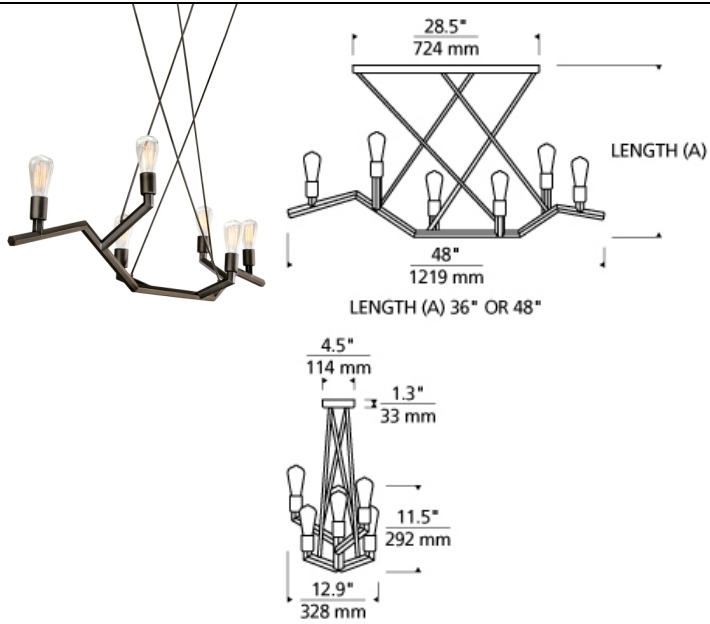

LINEAR SUSPENSION

Akimbo Chandelier LED

DESCRIPTION

Inspired by the beauty of leafless winter tree branches the Akimbo suspension piece by Tech Lighting features jagged lines and an asymmetrical shape. The classic Edison-style lamping adds warmth and a touch of visual stimulation to this linear nature inspired fixture. The Akimbo comes in two finishes, black and antique bronze both colors add warmth and charm to the Akimbo suspension fixture. Scaling at 48" long the Akimbo is ideal for dining room lighting, family room lighting and home office lighting. Available lamping options include energy efficient LED or no-lamp, leaving you the option to light this fixture with your preferred lamping. Available in two factory supplied stem lengths. Rated for (6) 120V, 60 watt, E26 medium base lamps (Lamp Not Included) LED includes (6) 120V, 3.5 watt, 300 delivered lumens (1800 total delivered lumens), 2700K medium base LED vintage Squirrel Cage lamps LED version dimmable with LED electronic dimmer.

INSTALLATION

This product can mount to either a 4" square electrical box with round plaster ring or an octagonal electrical box (not included).

WEIGHT

22.5-23lb / 10.21-10.43kg ±

antique bronze

black

ORDERING INFORMATION

700LSAKMB	LENGTH (A)	FINISH	LAMP
	36 36"	Z ANTIQUE BRONZE	NO LAMP
	48 48"	B BLACK	-LED927 LED 90 CRI 2700K 120V

7400 Linder Avenue T 847.410.4400
Skokie, Illinois 60077 F 847.410.4500

Tech Lighting, L.L.C.