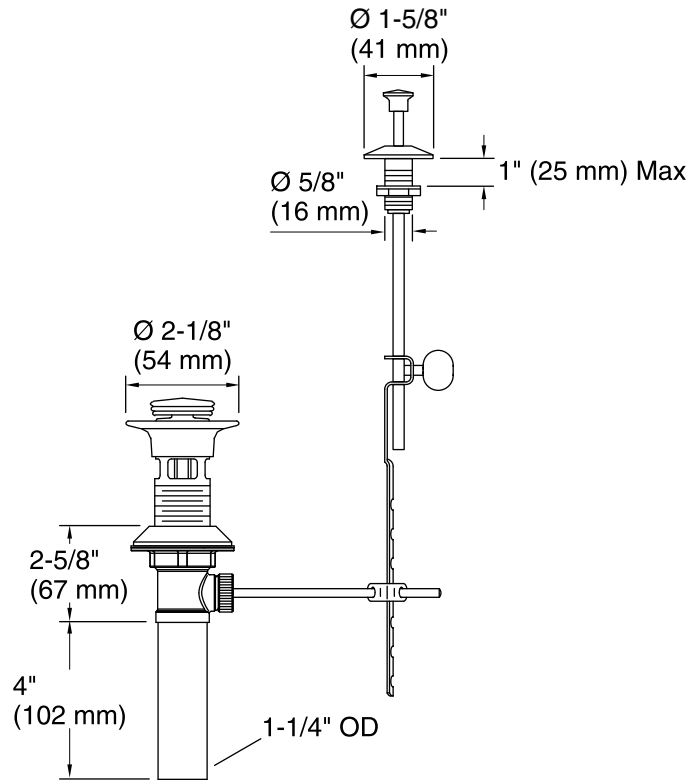

Features

- For use with overflow sinks.
- Pop-up drain with external button.
- 3-inch rough.
- Includes 1-1/4-inch tailpiece.

Material

- Solid-brass construction.

Codes/Standards

ASME A112.18.2/CSA B125.2

KOHLER® One-Year Limited Warranty

Pop-Up Drain

Technical Information

All product dimensions are nominal.

Notes

Install this product according to the installation guide.