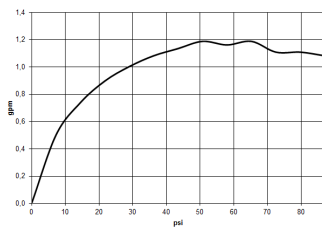

Sink - IMO

Single-lever lavatory mixer with drain - polished chrome

Article number: 33 500 670-00 0010

- 5-1/8" Projection
- US drain with overflow
- Rigid spout
- Rectangular aerated stream
- Total height 6-1/8"
- Height to aerator/spout outlet 3-1/8"
- 1-3/8" hole diameter
- 2x 3/8" US flexible supply lines
- Water flow rate limited to max. 1.2 gpm
- lead-free

polished chrome

All dimensions in mm / inch = mm x 0,0394

Flow rate chart

Sink - IMO

Single-lever lavatory mixer with drain - polished chrome

Article number: 33 500 670-00 0010

Sink - IMO

Single-lever lavatory mixer with drain - polished chrome