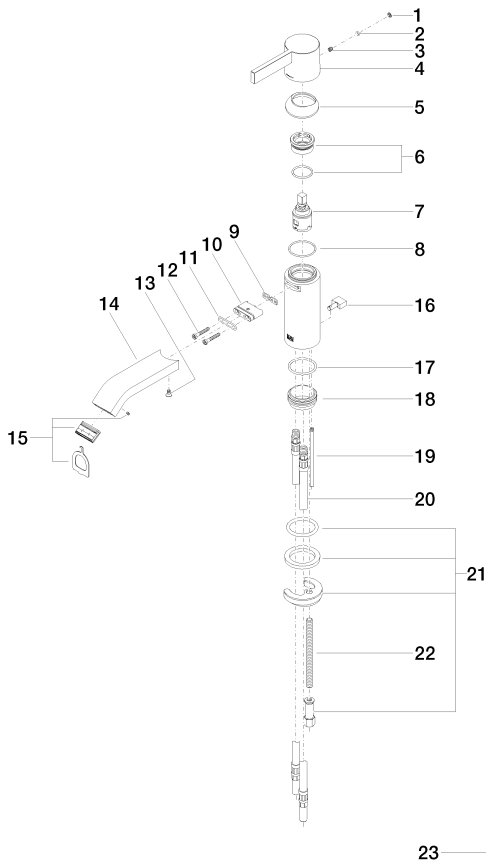

Sink - IMO

Single-lever lavatory mixer with drain - polished chrome

Article number: 33 500 670-00 0010

- 5-1/8" Projection
- US drain with overflow
- Rigid spout
- Rectangular aerated stream
- Total height 6-1/8"
- Height to aerator/spout outlet 3-1/8"
- 1-3/8" hole diameter
- 2x 3/8" US flexible supply lines
- Water flow rate limited to max. 1.2 gpm
- lead-free

polished chrome

All dimensions in mm / inch = mm x 0,0394

Flow rate chart

Sink - IMO

Single-lever lavatory mixer with drain - polished chrome

Article number: 33 500 670-00 0010

Sink - IMO

Single-lever lavatory mixer with drain - polished chrome

Sink - IMO

Single-lever lavatory mixer with drain - polished chrome

Article number: 33 500 670-00 0010

Spare parts list

Number	Item Number	Designation	Number of units
1	09 31 20 087-00	Plug for European drain - polished chrome	1
2	09 14 10 133 90	Washer -	1
3	09 31 11 030 90	Mounting bracket -	1
4	09 20 67 003-00	Lever - polished chrome	1
5	09 28 30 019-00	Hood / sleeve - polished chrome	1
6	90 23 10 066 00 90	Mounting bracket -	1
7	90 15 05 042 00 90	EHM cartridge -	1
8	09 14 10 102 90	Washer -	1
9	09 14 03 131 90	Washer -	1
10	09 11 03 061 90	Wall connection -	1
11	09 14 10 053 90	Washer -	1
12	09 30 30 084 90	Mounting bracket -	2
13	09 30 30 116 90	Mounting bracket -	1
14	09 28 22 239-00	Outlet - polished chrome	1
15	90 29 03 118 00 90	Aerator -	1
16	09 20 67 002-00	Pivot rod/lift knob - polished chrome	1
17	09 14 10 119 90	Washer -	1
18	09 28 10 109-07	Ring - Rough nickel-plated	1
19	09 31 09 080-00	Pivot rod/lift knob - polished chrome	1
20	04 30 04 045 00 90	Flexible supply line 3/8" -	2
21	04 30 11 085 62 90	Mounting bracket -	1
22	09 31 11 012 90	Mounting bracket -	1
23	04 11 01 023 00-00	Drain - polished chrome	1