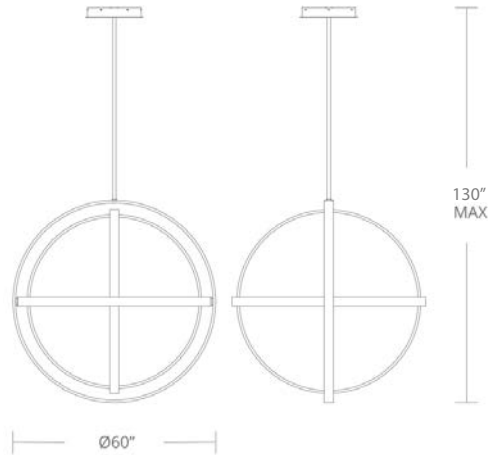

Fixture Type: _____

Catalog Number: _____

Project: _____

Location: _____

PD-61760

PRODUCT DESCRIPTION

How do you improve on perfection? Just add a little black magic. Featuring a new matte finish, Kinetic is bigger and bolder than ever. Whether you think of gyroscopes, the atomic structure or Da Vinci's "L'Uomo Vitruviano," this spectacular chandelier design has deep roots in science, exemplified by brilliant edge-lit LED panels that broadcast 360-degrees of seamless, even light. Adjust the rings for a personalized look.

FEATURES

- Aluminum hardware, silica gel diffuser
- Edge-lit LED panels provide even illumination
- Adjustable rings for customizable form
- **Universal voltage driver** (120V-220V-277V) within canopy
- Color Temp: 3500K
- CRI: 80
- Rated Life: 84,000 hours
- Maximum Suspension: 130"

SPECIFICATIONS

Construction: Aluminum

Light Source: High output LED

Dimmer: 0-10V

Finish: Black, Titanium

Standards: ETL & cETL listed

Replacement Rods

Part #	Length	Finish
RPL-ROD-IN06-BK-02	6"	BK Black
RPL-ROD-IN06-TT-02	6"	TT Titanium
RPL-ROD-IN12-BK-02	12"	BK Black
RPL-ROD-IN12-TT-02	12"	TT Titanium

ORDER NUMBER

Model	Wattage	Voltage	LED Lumens	Delivered Lumens	Finish	
PD-61760	60"	300W	120V-277V	7438	5950	BK <i>Black</i> TT <i>Titanium</i>

Example: **PD-61760-TT**

modernforms.com
 Phone (866) 810.6615
 Fax (800) 526.2585