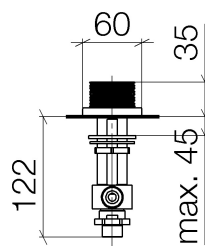

Sink - CL.1

Deck valve counter-clockwise closing hot - polished chrome

Article number: 20 002 706-00

- 1-1/4" hole diameter
- Flange 2-3/8" x 2-3/8"
- Fittings group in compliance with DIN 4109: 1
- (ADA)

polished chrome

Dimensional drawing

All dimensions in mm / inch = mm x 0,0394

Sink - CL.1

Deck valve counter-clockwise closing hot - polished chrome

Article number: 20 002 706-00

Flow rate chart

Sink - CL.1

Deck valve counter-clockwise closing hot - polished chrome

Article number: 20 002 706-00

Other surface finishes

platinum matte
20 002 706-06

Dark Platinum matte
20 002 706-99

More custom finish options are available via special production (xTra Service). Please see our finish matrix for availability and pricing or contact a Dornbracht representative.

Spare parts list

Number	Item Number	Designation	Number of units
1	90 20 70 053 05-00	Handle - polished chrome	1
2	04 17 11 045 32 90	Deck valve -	1
3	90 90 03 132 00 90	Ceramic cartridge counter-clockwise closing -	1
4	04 23 10 032 78 90	Mounting bracket -	1
5	04 17 11 023 10 90	Wall connection -	1
6	04 23 30 040 00-00	Wall connection - polished chrome	1
7	09 30 11 059 90	Washer -	1
8	09 23 10 012 90	Mounting bracket -	1