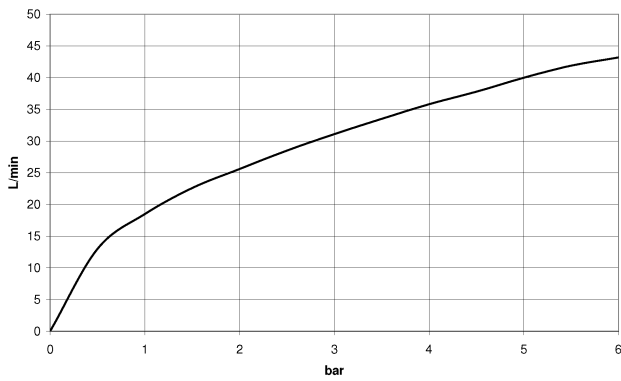

Sink - CL.1

Deck valve counter-clockwise closing hot - polished chrome

Article number: 20 002 706-00

- 1-1/4" hole diameter
- Flange 2-3/8" x 2-3/8"
- Fittings group in compliance with DIN 4109: 1
- (ADA)

polished chrome

Dimensional drawing

All dimensions in mm / inch = mm x 0,0394

Sink - CL.1

Deck valve counter-clockwise closing hot - polished chrome

Article number: 20 002 706-00

Flow rate chart

Sink - CL.1