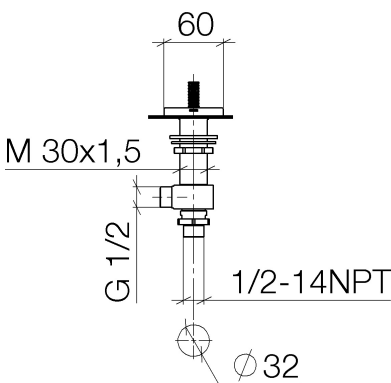

Sink - CL.1

Deck valve counter-clockwise closing hot - polished chrome

Article number: 20 002 706-00

- 1-1/4" hole diameter
- Flange 2-3/8" x 2-3/8"
- Fittings group in compliance with DIN 4109: 1
- (ADA)

polished chrome

Dimensional drawing

All dimensions in mm / inch = mm x 0,0394

Sink - CL.1

Deck valve counter-clockwise closing hot - polished chrome

Article number: 20 002 706-00

Flow rate chart

Sink - CL.1

Deck valve counter-clockwise closing hot - polished chrome

Article number: 20 002 706-00

Other surface finishes

platinum matte
20 002 706-06

Dark Platinum matte
20 002 706-99

More custom finish options are available via special production (xTra Service). Please see our finish matrix for availability and pricing or contact a Dornbracht representative.

Spare parts list

Number	Item Number	Designation	Number of units
1	90 20 70 053 05-00	Handle - polished chrome	1
2	04 17 11 045 32 90	Deck valve -	1
3	90 90 03 132 00 90	Ceramic cartridge counter-clockwise closing -	1
4	04 23 10 032 78 90	Mounting bracket -	1
5	04 17 11 023 10 90	Wall connection -	1
6	04 23 30 040 00-00	Wall connection - polished chrome	1
7	09 30 11 059 90	Washer -	1
8	09 23 10 012 90	Mounting bracket -	1