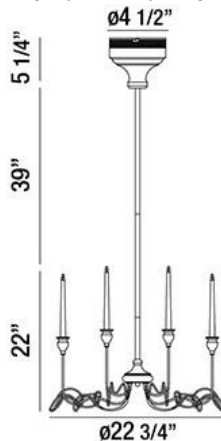

CANDELA, 23" ROUND CHANDELIER

Product Details

Item No.	:	26346-014
Finish	:	Chrome
Diameter	:	22.75"
Height	:	65.5"
Est. Weight	:	20.02 lbs
IP Rating	:	DRY
Approval	:	

BULB DETAILS

No. of Bulbs	:	9
Bulb Type	:	BI-PIN
Bulb Voltage	:	12V
Bulb Wattage	:	20W
Bulb Socket	:	G4
Input Voltage	:	120V
Dimmable	:	Yes
Bulb Included	:	Yes

Options Available

ITEM NO.	FINISH	SHADE
26346-014	Chrome	

Hand crafted double polished chrome Hand crafted double polished chrome comes with 3 inch +6 inch +12 inch +18 inch extension rods

TECHNICAL DETAILS

Hanging Support Type	:	Rod
Rod Length	:	39"
Power Wire Length	:	39"
Canopy Diameter	:	4.5"
Canopy Height	:	4.5"

PROJECT INFORMATION

Job Name: Date: Type:

Comments: