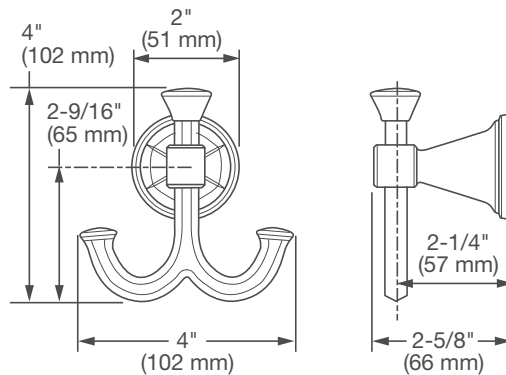

FINISH CODE

100
144
150

DESCRIPTION

Robe Hook

PRODUCT NUMBER

D35160210.XXX

IMPORTANT: These measurements are subject to change or cancellation. No responsibility is assumed for use of superseded or voided pages.