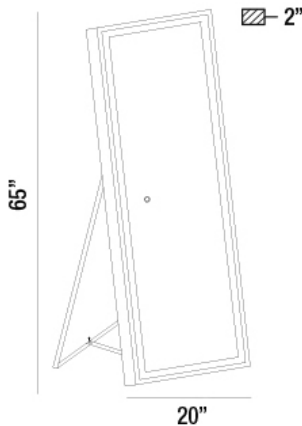

PROJECT INFORMATION

Job Name: Date: Type:

Comments: