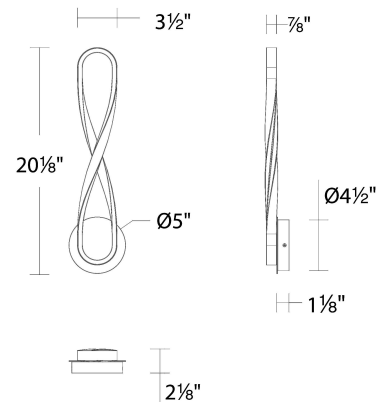

WAC LIGHTING

Fixture Type: _____

Catalog Number: _____

Project: _____

Location: _____

Marise

Wall Sconce 3000K

Model & Size	Color Temp & CRI	Finish	Watt	LED Lumens	Delivered Lumens
WS-79220 20"	3000K 90	BK Black CH Chrome	11W	1000	462

Example: **WS-79220-CH**

For custom requests please contact customs@wacighting.com

FEATURES

- Omnidirectional diffused illumination
- Driver concealed within the canopy
- 5 Year warranty

SPECIFICATIONS

Color Temp:	3000K
Input:	120/277 VAC,50/60Hz
CRI:	90
Dimming:	ELV: 100-10% ,TRIAC: 100-10%
Rated Life:	50000 Hours
Standards:	ETL, cETL,Title 24 JA8-2019 Compliant Damp Location Listed
Construction:	Aluminum body, silicone diffuser

REPLACEMENT PARTS

HDW-HY22-CE - Hardware Pack

FINISHES:

LINE DRAWING:

WS-79220