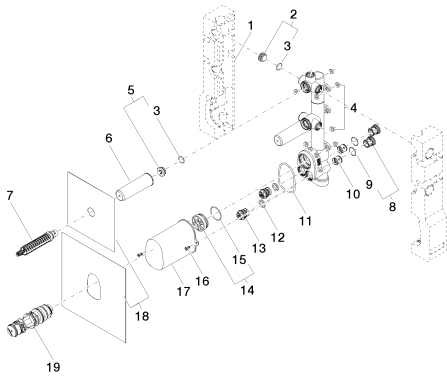

Shower - FM products

xTOOL Concealed thermostat rough with two volume controls -

Article number: 35 527 970-90 0010

- brass, lead free
- 2x back flow preventer
- 2x connections 3/4" (hot/cold)
- female thread 1/2" connection
- Thermostat cartridge
- 2x Shaft and sleeve can be cut to length
- 3x Water protection
- 3x Mud guard
- Sound insulation
- Center to center 4-3/4"

All dimensions in mm / inch = mm x 0,0394

Flow rate chart

Shower - FM products

xTOOL Concealed thermostat rough with two volume controls -

Article number: 35 527 970-90 0010

Shower - FM products

xTOOL Concealed thermostat rough with two volume controls -

Article number: 35 527 970-90 0010

Recommended article

12 177 970 90
Extension 1-1/8" -

12 178 970 90
Extension 1-3/4" -

Shower - FM products

xTOOL Concealed thermostat rough with two volume controls -

Article number: 35 527 970-90 0010

Spare parts list

Number	Item Number	Designation	Number of units
1	09 11 11 014 90	Accessories FM -	1
2	04 31 20 062 10 90	Plug for European drain -	3
3	09 14 10 053 90	Washer -	5
4	04 14 05 045 00 90	Washer -	1
5	04 31 20 006 00 90	Plug for European drain -	2
6	09 21 02 102 90	Protective cap -	1
7	90 90 03 143 00 90	Ceramic cartridge clockwise-closing -	1
8	04 21 34 077 00 90	Automatic flow rate regulator -	2
9	09 14 10 098 90	Washer -	2
10	09 23 01 045 90	Application -	2
11	09 14 10 189 90	Washer -	1
12	09 14 05 002 90	Washer -	2
13	04 29 05 031 00 90	insert	2
14	04 31 20 100 00 90	Plug for European drain -	1
15	09 14 10 111 90	Washer -	1
16	09 30 30 027 90	Mounting bracket -	2
17	09 21 02 103 90	Protective cap -	1
18	04 14 03 073 02 90	Washer -	1
19	90 15 02 065 00 90	Thermostatic cartridge -	1