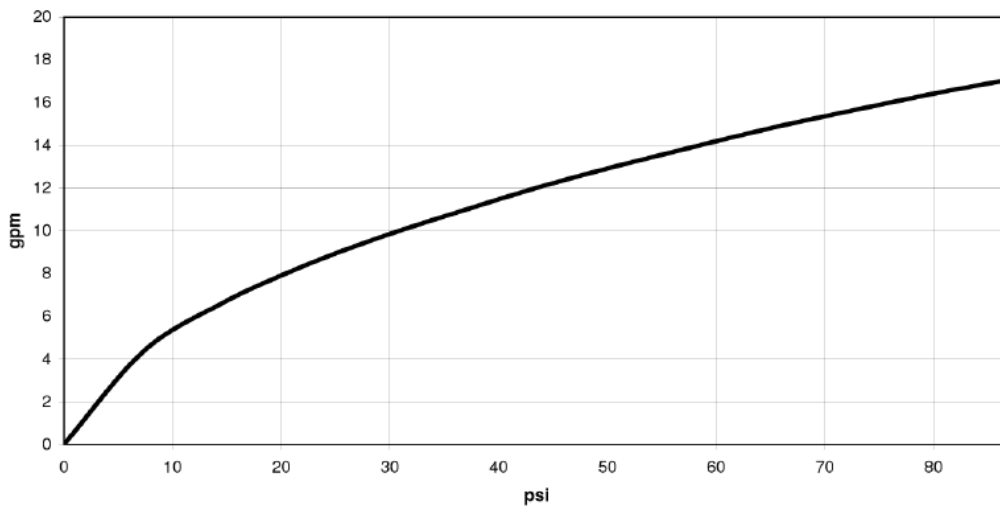

Shower - FM products

xTOOL Concealed thermostat rough with two volume controls -

Article number: 35 527 970-90 0010

- brass, lead free
- 2x back flow preventer
- 2x connections 3/4" (hot/cold)
- female thread 1/2" connection
- Thermostat cartridge
- 2x Shaft and sleeve can be cut to length
- 3x Water protection
- 3x Mud guard
- Sound insulation
- Center to center 4-3/4"

All dimensions in mm / inch = mm x 0,0394

Flow rate chart

Shower - FM products

xTOOL Concealed thermostat rough with two volume controls -

Article number: 35 527 970-90 0010

Shower - FM products

xTOOL Concealed thermostat rough with two volume controls -

Article number: 35 527 970-90 0010

Recommended article

12 177 970 90
Extension 1-1/8" -

12 178 970 90
Extension 1-3/4" -

Shower - FM products

xTOOL Concealed thermostat rough with two volume controls -

Article number: 35 527 970-90 0010