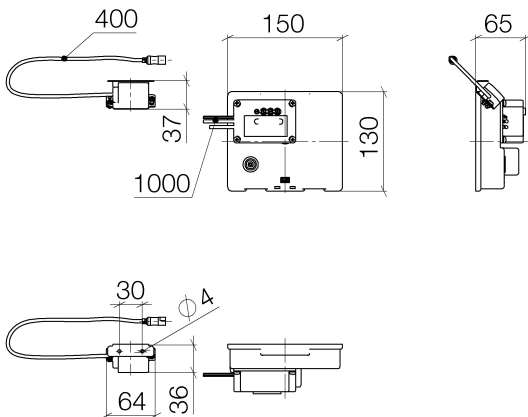

Sink - MEM

eSET Touchfree Lavatory faucet with temperature adjustment -

Article number: 42 765 970 90

- Automatic cleaning feature
- Thermal disinfection
- Adjustable shut-off time
- Self-calibrating high-frequency sensors
- Solenoid valve
- Temperature adjustment via thermostat
- Plug-in power supply, 100-240 VAC / 12 V DC, 50-60 Hz, 18 W, incl. country-specific adaptor set
- Fittings group in compliance with DIN 4109: 1
- Not compatible with sinks made of conductive materials such as steel.
- Do not use in combination with closable drains

Accessory is required for this item.

Dimensional drawing

Sink - MEM

eSET Touchfree Lavatory faucet with temperature adjustment -

Article number: 42 765 970 90

All dimensions in mm / inch = mm x 0,0394

Sink - MEM

eSET Touchfree Lavatory faucet with temperature adjustment -

Article number: 42 765 970 90

Required article

35 740 970-90 0010

eSET Touchfree Lavatory faucet with temperature adjustment for deck-mounted installation -

35 741 970-90 0010

eSET Touchfree Lavatory faucet with temperature adjustment for wall-mounted installation -

Spare parts list

Number	Item Number	Designation	Number of units
--------	-------------	-------------	-----------------