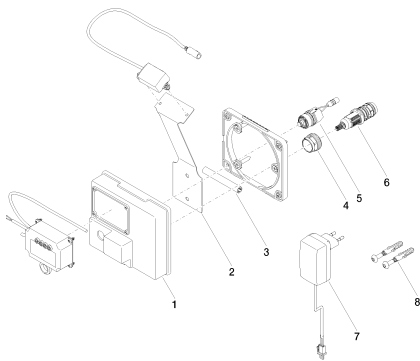

Sink - MEM

eSET Touchfree Lavatory faucet with temperature adjustment -

Article number: 42 765 970 90

- Automatic cleaning feature
- Thermal disinfection
- Adjustable shut-off time
- Self-calibrating high-frequency sensors
- Solenoid valve
- Temperature adjustment via thermostat
- Plug-in power supply, 100-240 VAC / 12 V DC, 50-60 Hz, 18 W, incl. country-specific adaptor set
- Fittings group in compliance with DIN 4109: 1
- Not compatible with sinks made of conductive materials such as steel.
- Do not use in combination with closable drains

Accessory is required for this item.

Dimensional drawing

Sink - MEM

eSET Touchfree Lavatory faucet with temperature adjustment -

Article number: 42 765 970 90

All dimensions in mm / inch = mm x 0,0394

Sink - MEM

eSET Touchfree Lavatory faucet with temperature adjustment -

Article number: 42 765 970 90

Required article

35 740 970-90 0010

eSET Touchfree Lavatory faucet with temperature adjustment for deck-mounted installation -

35 741 970-90 0010

eSET Touchfree Lavatory faucet with temperature adjustment for wall-mounted installation -

Spare parts list

Number	Item Number	Designation	Number of units
--------	-------------	-------------	-----------------