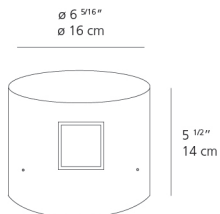

Anthracite grey

Materials

- Body in aluminum

Specifications

Delivered lumens	49lm
Light output ratio	7lm/W
Power consumption	7W
Led type	6.5W Array*
CCT (Correlated Color Temperature)	3000K
CRI (Color Rendering Index)	>80
Life expectancy	50000Hrs
Control type	On/Off
Input Voltage	120V
Driver	TCI - 1 x DC-12W-700MA-BMU
BUG Rating	B0-U2-G0

Features & Accessories

- Electronic driver integrated
- Standard non dimmable
- For dimming options, please consult with your Artemide Sales Representative

Dimensions

Packaging

1 Box

1 x 8-3/8" x 8-3/8" x 8-3/4" / 6.13 lbs - 21 cm x 21 cm x 22 cm / 2.78 kg

Light distribution

Direct/Indirect

Luminaire weight

5.4 lbs / 2.45 kg

Red = Max Cd. Through Vertical plane

Blue = Max Cd. Through Horizontal plane

Warranty

5 year limited warranty