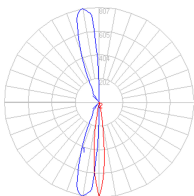

Anthracite grey

Materials

- Body in aluminum

Specifications

Delivered lumens	49lm
Light output ratio	7lm/W
Power consumption	7W
Led type	6.5W Array*
CCT (Correlated Color Temperature)	3000K
CRI (Color Rendering Index)	>80
Life expectancy	50000Hrs
Control type	On/Off
Input Voltage	120V
Driver	TCI - 1 x DC-12W-700MA-BMU
BUG Rating	B0-U2-G0

Features & Accessories

- Electronic driver integrated
- Standard non dimmable
- For dimming options, please consult with your Artemide Sales Representative

Dimensions

Packaging

1 Box

1 x 8-3/8" x 8-3/8" x 8-3/4" / 6.13 lbs - 21 cm x 21 cm x 22 cm / 2.78 kg

Light distribution

Direct/Indirect

Luminaire weight

5.4 lbs / 2.45 kg

Red = Max Cd. Through Vertical plane

Blue = Max Cd. Through Horizontal plane

Warranty

5 year limited warranty