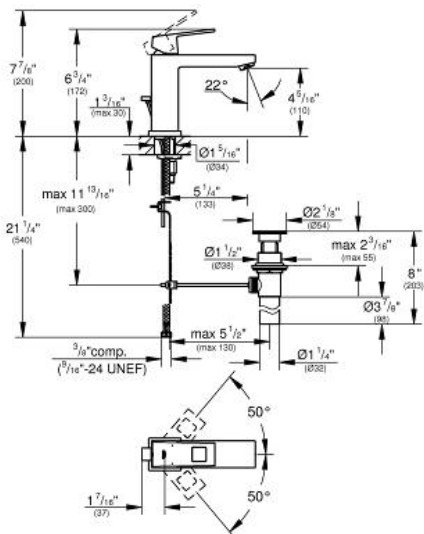

EUROCUBE Single-Handle Bathroom Faucet M-Size

MODEL # 23670000

GROHE CANADA, INC. | 5900 Avebury Road, Mississauga, Ontario, Canada L5R 3M3
Phone: 905-271-2929 | Fax: 905-271-9494 | info@grohe.ca

Pure Freude
an Wasser

Product Description:

EUROCUBE

Single-Handle Bathroom Faucet M-Size

Standard Specification:

- Single hole installation
- Metal lever handle
- **GROHE SilkMove** 1.1" (28 mm) ceramic cartridge
- With temperature limiter
- **GROHE StarLight** chrome finish
- **GROHE EcoJoy**
- Includes waste-set drain assembly
- Stainless steel flex lines
- **GROHE QuickFix** installation system