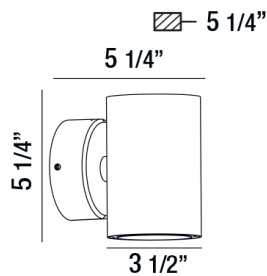

### Product Details

Item No.	:	28295-020
Finish	:	Graphite Grey
Shade	:	Frost Pc
Width	:	3.5"
Height	:	5.25"
Max Extension	:	5.25"
Est. Weight	:	3.27 lbs
IP Rating	:	54
Approval	:	

### TECHNICAL DETAILS

Canopy Diameter	:	3.56"
Driver	:	Electronic Driver 120v 50/60hz