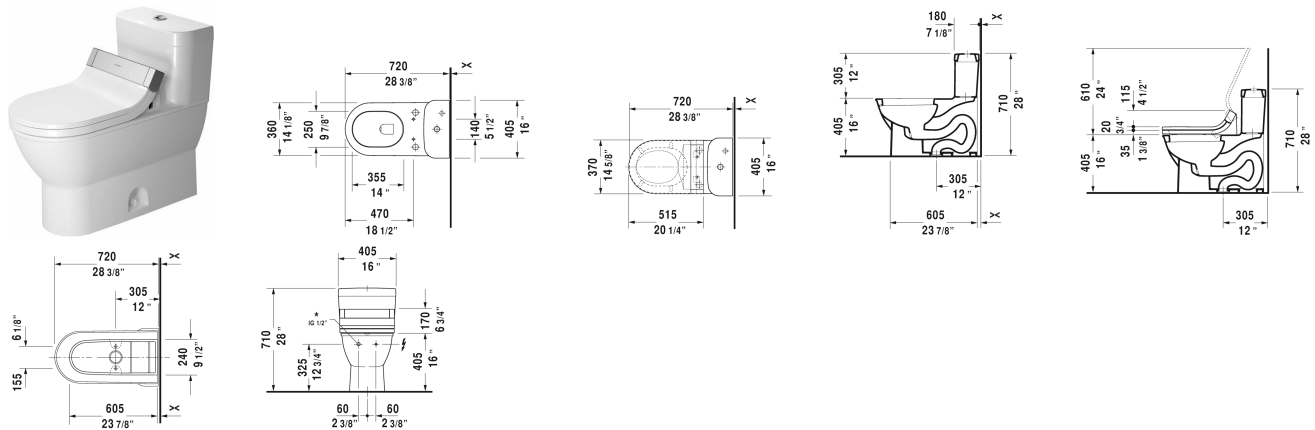

Darling New One-piece toilet for SensoWash® # 212351..05

< 15 3/4" Inch >

One-piece toilet for SensoWash®	Dimension	Weight	Order number
only in combination with SensoWash, syphonic, 12" rough-in, with single flush piston valve, top flush, connecting elements for SensoWash with concealed connections included, vertical outlet, cUPC listed, 1.28 gpf			
Colors			
00 White 20 HygieneGlaze (an antibacterial ceramic glaze that provides almost indefinite effectiveness)			
Variant			
●	15 3/4" x 28 1/8" Inch	106.5 lb	212351..05
Sanitary ceramics with the special WonderGliss surface finish will remain clean and attractive-looking for a long time to come. When ordering WonderGliss please add a "1" as eleventh digit to the model number.			
Mounting set for One-Piece and Two-Piece toilets, outlet 3/8" - male thread, wall connection 1/2" - female thread, 1/2", North American version	17 3/4" Inch	1.1 lb	001417
Suitable products			
SensoWash Starck C shower-toilet seat for ME by Starck, Starck 2, Starck 3 and Darling New* with concealed connections, remote control included, power actuated lid and seat, rear-, front and oscillating wash, individual adjustment of water-, air- and seat surface temperature as well as nozzle position and jet strength, self-cleaning wand, 2 individually programmable user profiles, night light, Quick release: easy seat unit removal and attachment, on / off-button, 14 5/8" x 20 1/4" Inch	14 5/8" x 20 1/4" Inch		610001

All drawings contain the necessary measurements which are subject to standard tolerances. They are stated in inch & mm and are non-

Darling New One-piece toilet for SensoWash® # 212351..05

|< 15 3/4" Inch >|

binding. Exact measurements, in particular for customized installation scenarios, can only be taken from the finished ceramic piece.