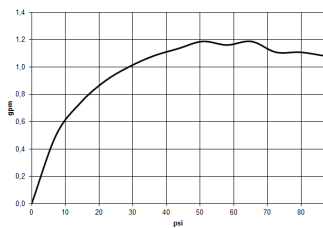

Flow rate chart