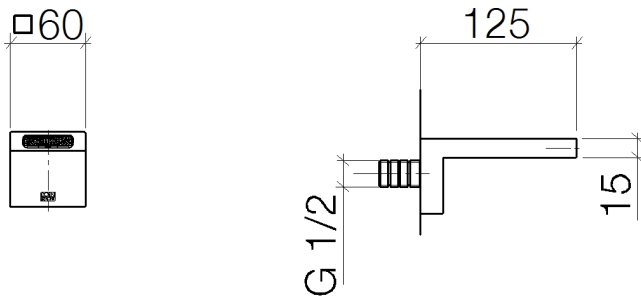

Sink - Deque

Lavatory spout, wall-mounted without drain - platinum matte

Article number: 13 800 740-06 0010

- 4-7/8" Projection
- Rigid spout
- Rectangular aerated stream
- 1-1/2" hole diameter
- 1/2" connection
- Plug-in connection mounting
- Water flow rate limited to max. 1.2 gpm
- lead-free
- The mounting height from the top edge of the sink to the center of the connection should be at least 5". The front edge of the spout should be at least 7/8" in front of the back edge of the sink.
- For Touchfree control please order eSet Touchfree WITH or WITHOUT temperature adjustment

platinum matte

Accessory is required for this item.

Sink - Deque

Lavatory spout, wall-mounted without drain - platinum matte

Article number: 13 800 740-06 0010

Dimensional drawing

All dimensions in mm / inch = mm x 0,0394

Flow rate chart

Sink - Deque

Lavatory spout, wall-mounted without drain - platinum matte

Article number: 13 800 740-06 0010

Other surface finishes

polished chrome

13 800 740-00 0010

13 800 740-33