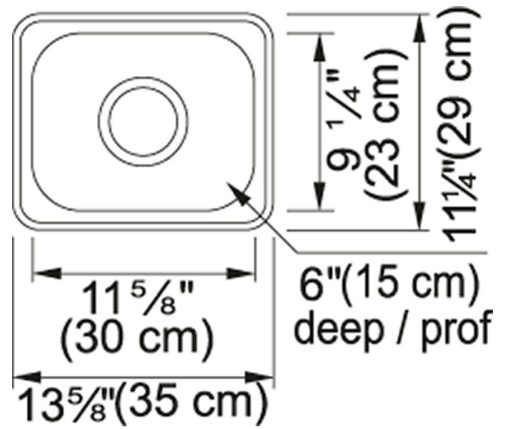

Stainless Steel | 113.0045.193

FAMILY : Sinks | SERIES : Steel Queen | MODEL : QS1113-6 | FINISH : Stainless Steel | PRODUCT LINE : Prep / Bar |
 INSTALLATION TYPE : Topmount

TECHNICAL DATA

Width overall	11 1/4"
Length overall	13 5/8"
Width of large bowl	9 1/4"
Length of large bowl	11 5/8"
Depth of large bowl	6"
Cabinet Size	18"
Number of Bowls	1
Waste Outlet Diameter	3 1/2"
Cut-Out Template	Yes
Faucet Hole	None
Type of Material	20 Gauge Stainless Steel
Surface Finish	H-HIGH-GLOSS/MIRROR
Waste Kit Included	Yes
EZ Torque Installation	YES