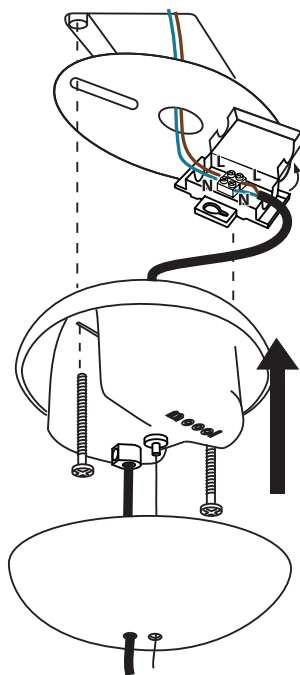

m o o o i

Prop Light Round Double

1A

1B

INPUT: 240V AC

INPUT: 110V AC

visit www.mooui.com for more information about the collection

m o o o i

Prop Light Round Double

2

3

1
SIZE 4

4

OPEN

visit www.mooui.com for more information about the collection

m o o o i