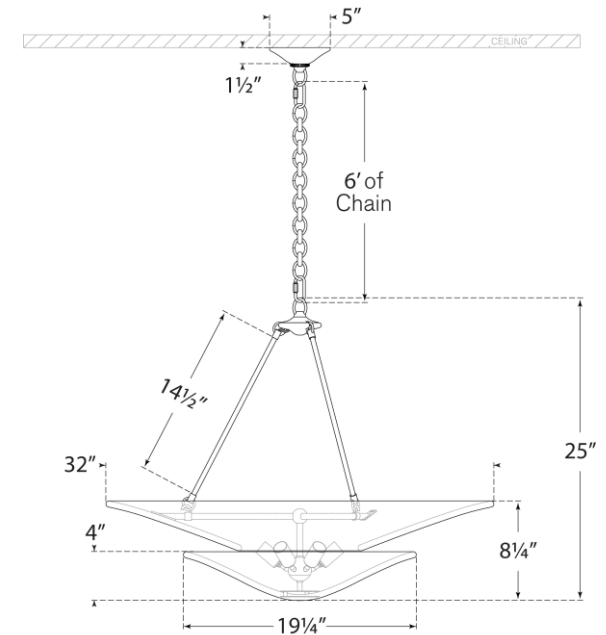

TEAR SHEET

Mollino Large Tiered Chandelier

Item # ARN 5427PN-PW

Designer: AERIN

Height: 25"

Width: 32"

Canopy: 5" Round

Finishes: BZ, HAB, PN

Shade Treatments: PW

Socket: 6 - E12 Candelabra

Wattage: 6 - 40 B11

Weight: 55 Pounds

Front View