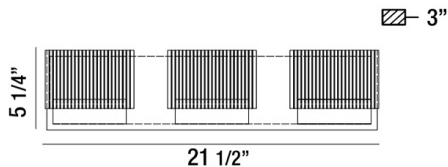

SONIC, 22" VANITY LIGHT

Product Details

Item No.	:	31439-015
Finish	:	Chrome
Shade	:	Clear
Width	:	21.5"
Height	:	5.25"
Max Extension	:	3"
Est. Weight	:	5.57 lbs
IP Rating	:	DAMP
Approval	:	

BULB DETAILS

No. of Bulbs	:	3
Bulb Type	:	INTEGRATED LED
Bulb Voltage	:	120V
Bulb Wattage	:	6W
Input Voltage	:	120V
Dimmable	:	Yes
Lumens	:	1500lm
Kelvin	:	4000K
CRI	:	80++
Bulb Included	:	Yes

Options Available

ITEM NO.	FINISH	SHADE
31439-015	Chrome	Clear

Canopy Length	:	19.688"
Canopy Width	:	4.344"
Canopy Height	:	1.375"

PROJECT INFORMATION

Job Name: Date: Type:

Comments: