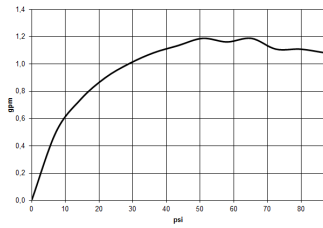

polished chrome

All dimensions in mm / inch = mm x 0,0394

Sink - Lissé

Three-hole lavatory mixer with drain - polished chrome

Article number: 20 713 845-00 0010

Flow rate chart

Sink - Lissé

Three-hole lavatory mixer with drain - polished chrome