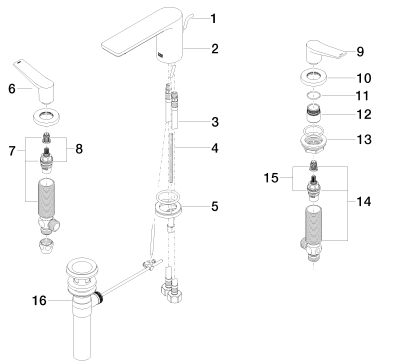

Sink - Lissé

Three-hole lavatory mixer with drain - polished chrome

Article number: 20 713 845-00 0010

- 5-1/8" Projection
- US drain with overflow
- Rigid spout
- Round aerated stream
- Total height 3-3/4"
- Height to aerator/spout outlet 3"
- Valve hole diameter 1-1/4"
- Spout hole diameter 1-3/8"
- Flange diameter 1-7/8"
- Water flow rate limited to max. 1.2 gpm
- lead-free
- (ADA)
- Suitable only for basins with overflow.

polished chrome

All dimensions in mm / inch = mm x 0,0394

Sink - Lissé

Three-hole lavatory mixer with drain - polished chrome

Article number: 20 713 845-00 0010

Flow rate chart

Sink - Lissé

Three-hole lavatory mixer with drain - polished chrome

Sink - Lissé

Three-hole lavatory mixer with drain - polished chrome

Article number: 20 713 845-00 0010

Spare parts list

Number	Item Number	Designation	Number of units
1	09 31 09 120-00	Pivot rod/lift knob - polished chrome	1
2	90 11 84 013 02-00	Outlet - polished chrome	1
3	04 30 04 019 00 90	Flexible supply line -	2
4	09 31 11 012 90	Mounting bracket -	1
5	04 30 11 038 75 90	Mounting bracket -	1
6	09 20 84 025-00	Handle - polished chrome	1
7	04 17 11 055 51 90	Deck valve -	1
8	90 90 03 151 00 90	Ceramic cartridge clockwise-closing -	1
9	09 20 84 024-00	Handle - polished chrome	1
10	09 27 84 023-00	Escutcheon - polished chrome	2
11	09 14 10 098 90	Washer -	2
12	09 18 40 206 90	Ring -	2
13	04 23 10 032 78 90	Mounting bracket -	2
14	04 17 11 055 50 90	Deck valve -	1
15	90 90 03 150 00 90	Ceramic cartridge counter-clockwise closing -	1
16	04 11 01 023 00-00	Drain - polished chrome	1