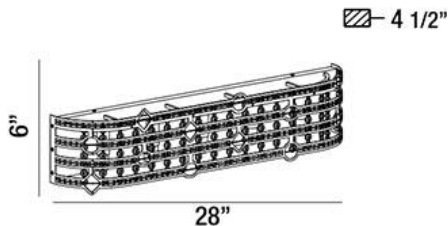

MICA, 28" VANITY LIGHT

Product Details

Item No.	:	26317-014
Finish	:	Chrome
Shade	:	Clear
Width	:	28"
Height	:	6"
Max Extension	:	4.5"
Est. Weight	:	8.8 lbs
IP Rating	:	DAMP
Approval	:	

BULB DETAILS

No. of Bulbs	:	5
Bulb Type	:	G9
Bulb Voltage	:	120V
Bulb Wattage	:	60W
Bulb Socket	:	G9
Input Voltage	:	120V
Dimmable	:	Yes
Bulb Included	:	Yes

Options Available

ITEM NO.	FINISH	SHADE
26317-014	Chrome	Clear

Laser cut chrome frame accented by crystal inlays and drops Laser cut chroma metal frame with clear cut crystal insets and drops

PROJECT INFORMATION