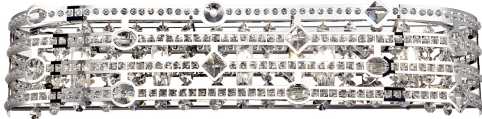

MICA, 28" VANITY LIGHT

Product Details

Item No.	:	26317-014
Finish	:	Chrome
Shade	:	Clear
Width	:	28"
Height	:	6"
Max Extension	:	4.5"
Est. Weight	:	8.8 lbs
IP Rating	:	DAMP
Approval	:	

BULB DETAILS

No. of Bulbs	:	5
Bulb Type	:	G9
Bulb Voltage	:	120V
Bulb Wattage	:	60W
Bulb Socket	:	G9
Input Voltage	:	120V
Dimmable	:	Yes
Bulb Included	:	Yes

Options Available

ITEM NO.	FINISH	SHADE
26317-014	Chrome	Clear

Laser cut chrome frame accented by crystal inlays and drops Laser cut chroma metal frame with clear cut crystal insets and drops

PROJECT INFORMATION