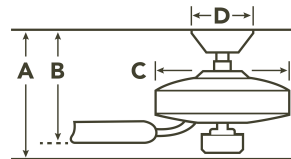

HANGING MEASUREMENTS

AIR PERFORMANCE

AIRFLOW Cubic Ft. Per Minute on High 3941	RPM Revolutions Per Minute on High 226	POWER USAGE Watts on High (Excludes Lights) 57	AIRFLOW EFFICIENCY Cubic Ft. Per Minute Per Watt 69

SPECIFICATIONS

Performance			
CFM (High)	3941	RPM (High)	226
Watts (High)	57	Airflow Efficiency CFM/W (High)	69
Motor Specifications			
Amps (High)	0.48	Motor Size	153MM X 15MM
Motor Type	AC Induction	Primary Material	Steel
Mounting/Installation			
Minimum Distance from Fan to Floor	7 feet	Interior/Exterior	Interior
Lead Wire Length	12"	Location Rating	Dry
Low Ceiling Adaptable	No		
Dimensions			
Downrod 1 - Measurement A	10.25"	Downrod 1 - Measurement B	7.75"
Downrod 1 - Measurement C	7.75"	Base Backplate	7.85" DIA
Weight	15.00 LBS	Blade Sweep	48
Height	10.25"	Width	48.00"
Light Source			
Downlight Included	Yes	Downlight Option	Integrated
Dimmable	Yes	Color Rendering Index	90
Kelvin Temperature	3000K	Initial Lumens	1400
Lumens/watt (efficacy)	82.00	Diffuser Description	Frosted White Polycarbonate Lens
Downward-facing Bulbs	1 X 15	Lamp Included	Integrated
# of Bulbs/LED Modules	1		

FIXTURE ATTRIBUTES

Blade Finish & Specs			
Blade Finish 1	Distressed Antique Gray	Blade Material	ABS
Blades Included	Yes	Number of Blades	3