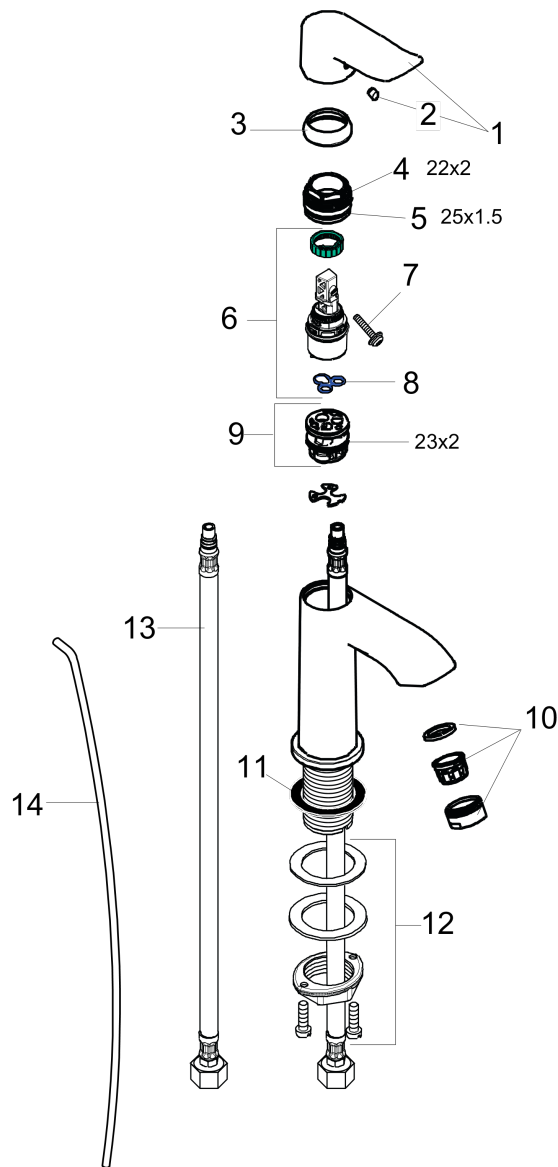

Metris
Single-Hole Faucet 100 with Pop-Up Drain, 1.2 GPM
 Finishes : **chrome** Part no. : **31088001**

Description

Features

- Aerated spray
- Flow: 1.2 GPM (4.5 L/Min)
- Ceramic cartridge
- Includes pop-up drain

Item details

List Price \$ 345.00

Technology

Compliance

Product image

Scale drawing

Metris
Single-Hole Faucet 100 with Pop-Up Drain, 1.2 GPM
 Finishes : **chrome** Part no. : **31088001**

Exploded drawing

Year of production: >07/16

Metris

Single-Hole Faucet 100 with Pop-Up Drain, 1.2 GPM

Finishes : **chrome** Part no. : **31088001**

Spare parts list

Year of production: >07/16

| Pos. | Description | Part no. | Price | PU |
|------|-----------------------------------|----------|-------|----|
| 1 | handle | 95520000 | - | 1 |
| 2 | screw cover | 96338000 | - | 1 |
| 3 | flange | 98863000 | - | 1 |
| 4 | O-Ring 22x2 | 98185000 | - | 1 |
| 5 | O-ring 25x1,5 | 98146000 | - | 1 |
| 6 | cartridge, assy | 95973001 | - | 1 |
| 7 | locking screw for handle | 95140000 | - | 1 |
| 8 | seal | 98865000 | - | 1 |
| 9 | adapter for cartridge | 98866000 | - | 1 |
| 10 | aerator M24x1 (4,5 l/min) | 92877000 | - | 1 |
| 11 | flat seal | 98749000 | - | 1 |
| 12 | fixing set (Ø 32) | 13961000 | - | 1 |
| 13 | connection hose 18½" M8x0,75 3/8" | 96321001 | - | 1 |
| 14 | pull rod | 96657000 | - | 1 |
| a | pop up waste | 88509000 | - | 1 |
| b | nut | 98864000 | - | 1 |