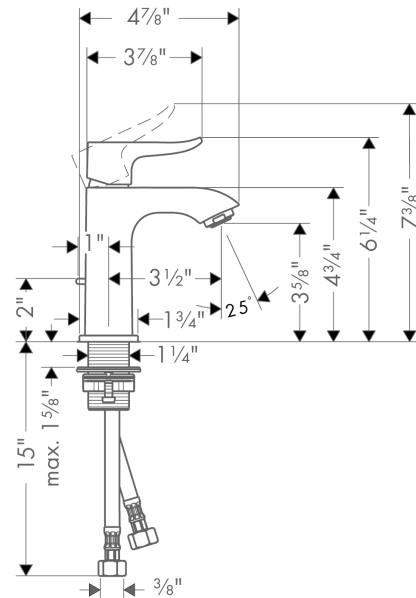

Metris
Single-Hole Faucet 100 with Pop-Up Drain, 1.2 GPM
 Finishes : **chrome** Part no. : **31088001**

Description

Features

- Aerated spray
- Flow: 1.2 GPM (4.5 L/Min)
- Ceramic cartridge
- Includes pop-up drain

Item details

List Price \$ 345.00

Technology

Compliance

Product image

Scale drawing

Metris
Single-Hole Faucet 100 with Pop-Up Drain, 1.2 GPM
 Finishes : **chrome** Part no. : **31088001**

Exploded drawing

Year of production: >07/16

Metris

Single-Hole Faucet 100 with Pop-Up Drain, 1.2 GPM

Finishes : **chrome** Part no. : **31088001**

Spare parts list

Year of production: >07/16

| Pos. | Description | Part no. | Price | PU |
|------|-----------------------------------|----------|-------|----|
| 1 | handle | 95520000 | - | 1 |
| 2 | screw cover | 96338000 | - | 1 |
| 3 | flange | 98863000 | - | 1 |
| 4 | O-Ring 22x2 | 98185000 | - | 1 |
| 5 | O-ring 25x1,5 | 98146000 | - | 1 |
| 6 | cartridge, assy | 95973001 | - | 1 |
| 7 | locking screw for handle | 95140000 | - | 1 |
| 8 | seal | 98865000 | - | 1 |
| 9 | adapter for cartridge | 98866000 | - | 1 |
| 10 | aerator M24x1 (4,5 l/min) | 92877000 | - | 1 |
| 11 | flat seal | 98749000 | - | 1 |
| 12 | fixing set (Ø 32) | 13961000 | - | 1 |
| 13 | connection hose 18½" M8x0,75 3/8" | 96321001 | - | 1 |
| 14 | pull rod | 96657000 | - | 1 |
| a | pop up waste | 88509000 | - | 1 |
| b | nut | 98864000 | - | 1 |