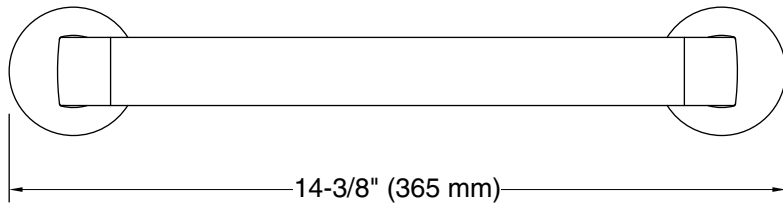

Features

- 12" (305 mm) bar
- Provides minimum 300 lb load capacity
- Coordinates with other products in the Components collection

Material

- Premium metal construction for durability and reliability
- KOHLER finishes resist corrosion and tarnishing

Technical Information

All product dimensions are nominal.

Installation Type: Wall-mount

Material: Zinc, Stainless Steel

Notes

Install this product according to the installation instructions.

WARNING: Risk of personal injury. The wall plates on the grab bar must be mounted to a brace between the wall studs. This will ensure that the weight of the user is adequately supported.