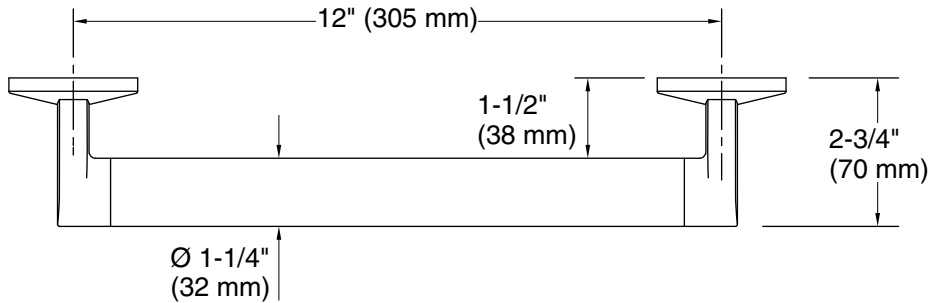

Features

- 12" (305 mm) bar
- Provides minimum 300 lb load capacity
- Coordinates with other products in the Components collection

Material

- Premium metal construction for durability and reliability
- KOHLER finishes resist corrosion and tarnishing

Technical Information

All product dimensions are nominal.

Installation Type: Wall-mount

Material: Zinc, Stainless Steel

Notes

Install this product according to the installation instructions.

WARNING: Risk of personal injury. The wall plates on the grab bar must be mounted to a brace between the wall studs. This will ensure that the weight of the user is adequately supported.