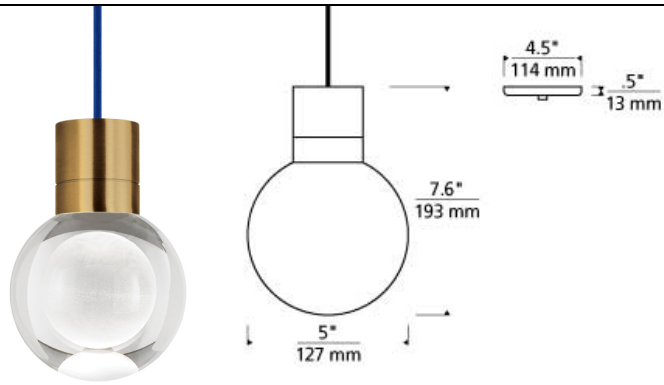

### DESCRIPTION

The Mina pendant light from Tech Lighting features an elegant sphere of pure optic crystal. This beautiful floating orb is laser-etched and further illuminated by a powerful downward-firing LED hidden within the socket. Although smaller in diameter, the Mina brilliantly provides a bounty of task light onto surfaces below. Highly customizable, the Mina pendant features 8 cord colors and three on-trend finish options. The Mina ships with your choice of fully dimmable LED lamping. In addition to the wide range of customizable options, the Mina pendant also comes with two complementary accessory options. Swag Hooks and the Locus accessory. Due to its contemporary yet raw style, the Mina can be used in a range of consumer and commercial lighting applications. Includes 9 watt, 135 delivered lumen, 3000K, 2200K or 3000K-2200K warm-color dimming LED module. Fixture provided with twelve feet of field-cuttable cloth cord. Dimmable with low-voltage electronic or triac dimmer.

### INSTALLATION

This product can mount to either a 4" square electrical box with round plaster ring or an octagon electrical box.

### WEIGHT

19.5-21lb / 8.85-9.53kg ±