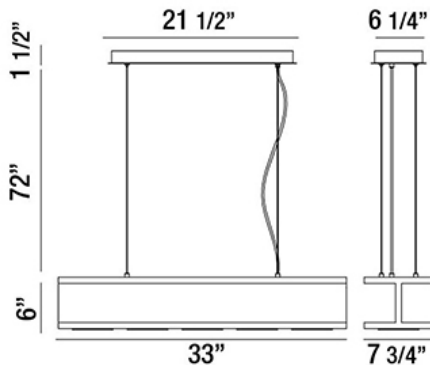

FASCIO, 33" LINEAR PENDANT

Product Details

Item No.	:	30034-013
Finish	:	Rustic Black
Length	:	33"
Width	:	7.75"
Height	:	79.5"
Est. Weight	:	24.2 lbs
IP Rating	:	DRY
Approval	:	

Location	:	
----------	---	---

Options Available

ITEM NO.	FINISH	SHADE
30034-013	Rustic Black	

Vintage suspended steel I beam with integrated LED lights
Vintage suspended steel I beam with integrated LED lights

BULB DETAILS

No. of Bulbs	:	5
Bulb Type	:	INTEGRATED LED
Bulb Voltage	:	120V
Bulb Wattage	:	6W
Input Voltage	:	120V
Dimmable	:	Yes
Lumens	:	2800lm
Kelvin	:	3000K
CRI	:	80++
Bulb Included	:	Yes

TECHNICAL DETAILS

Hanging Support Type	:	Aircraft Cable
Aircraft Cable Length	:	72"
Power Wire Length	:	72"
Canopy Length	:	21.5"
Canopy Width	:	6.25"
Canopy Height	:	1.5"

PROJECT INFORMATION

Job Name: Date: Type: