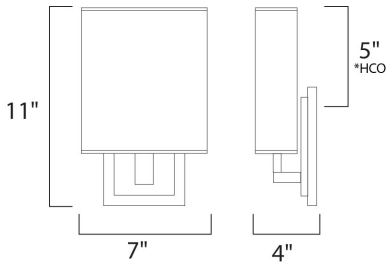

\*height from center of outlet to the top of the fixture

**MEASUREMENTS**

DIMENSION : 7." W x 14." H x 4." Ext  
 MAX OAH : 4.49" W x 10.79" H  
 HANGING WEIGHT : 1.85 lb

**LAMPING**

INPUT VOLTAGE : 120V  
 LUMENS : 1,050 Rated (0 Del.)  
 BULB : 2 x 6W (INTEGRATED), 12W Total  
 DIMMABLE : Dimmable  
 CRI : 80+ CRI  
 COLOR\_TEMP : 3000K