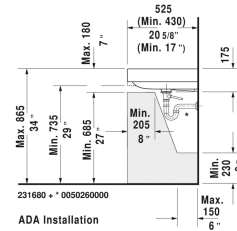

# Happy D.2 Washbasin ♿ # 2316800000 / 2316800030

< 31 1/2" Inch >

Washbasin	Dimension	Weight	Order number
with overflow, with faucet deck, overflow clip Chrome included, underside fully glazed, hardware included, wall-mounted, 31 1/2" Inch			
<b>Colors</b>			
00 White			
<b>Variant</b>			
●	31 1/2" x 20 5/8" Inch	57.1 lb	2316800000
●●●	31 1/2" x 20 5/8" Inch	57.1 lb	2316800030
<b>Infobox</b>	Washbasin is not ADA compliant in combination with pedestal, siphon cover or metal console		
Sanitary ceramics with the special WonderGliss surface finish will remain clean and attractive-looking for a long time to come. When ordering WonderGliss please add a "1" as eleventh digit to the model number.			
<b>Suitable products</b>	Siphon cover for # 231680, 231665, 231660, 085828		
	Pedestal for # 231680, 231665, 231660, 085827		

All drawings contain the necessary measurements which are subject to standard tolerances. They are stated in inch & mm and are non-binding. Exact measurements, in particular for customized installation scenarios, can only be taken from the finished ceramic piece.