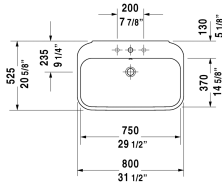

# Happy D.2 Washbasin ♿ # 2316800000 / 2316800030

< 31 1/2" Inch >

Washbasin	Dimension	Weight	Order number
with overflow, with faucet deck, overflow clip Chrome included, underside fully glazed, hardware included, wall-mounted, 31 1/2" Inch			
<b>Colors</b>			
00 White			
<b>Variant</b>			
●	31 1/2" x 20 5/8" Inch	57.1 lb	2316800000
●●●	31 1/2" x 20 5/8" Inch	57.1 lb	2316800030
<b>Infobox</b>	Washbasin is not ADA compliant in combination with pedestal, siphon cover or metal console		
Sanitary ceramics with the special WonderGliss surface finish will remain clean and attractive-looking for a long time to come. When ordering WonderGliss please add a "1" as eleventh digit to the model number.			
<b>Suitable products</b>	Siphon cover for # 231680, 231665, 231660, 085828		
	Pedestal for # 231680, 231665, 231660, 085827		

All drawings contain the necessary measurements which are subject to standard tolerances. They are stated in inch & mm and are non-binding. Exact measurements, in particular for customized installation scenarios, can only be taken from the finished ceramic piece.