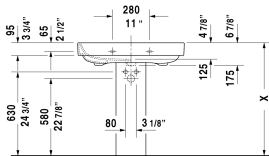

# Happy D.2 Washbasin ♿ # 2316800000 / 2316800030

< 31 1/2" Inch >

Washbasin	Dimension	Weight	Order number
with overflow, with faucet deck, overflow clip Chrome included, underside fully glazed, hardware included, wall-mounted, 31 1/2" Inch			
<b>Colors</b>			
00 White			
<b>Variant</b>			
●	31 1/2" x 20 5/8" Inch	57.1 lb	2316800000
●●●	31 1/2" x 20 5/8" Inch	57.1 lb	2316800030
<b>Infobox</b>	Washbasin is not ADA compliant in combination with pedestal, siphon cover or metal console		
Sanitary ceramics with the special WonderGliss surface finish will remain clean and attractive-looking for a long time to come. When ordering WonderGliss please add a "1" as eleventh digit to the model number.			
<b>Suitable products</b>	Siphon cover for # 231680, 231665, 231660, 085828		
	Pedestal for # 231680, 231665, 231660, 085827		

All drawings contain the necessary measurements which are subject to standard tolerances. They are stated in inch & mm and are non-binding. Exact measurements, in particular for customized installation scenarios, can only be taken from the finished ceramic piece.