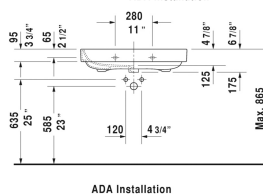

# Happy D.2 Washbasin ♿ # 2316800000 / 2316800030

< 31 1/2" Inch >

Washbasin	Dimension	Weight	Order number
with overflow, with faucet deck, overflow clip Chrome included, underside fully glazed, hardware included, wall-mounted, 31 1/2" Inch			
<b>Colors</b>			
00 White			
<b>Variant</b>			
●	31 1/2" x 20 5/8" Inch	57.1 lb	2316800000
●●●	31 1/2" x 20 5/8" Inch	57.1 lb	2316800030
<b>Infobox</b>	Washbasin is not ADA compliant in combination with pedestal, siphon cover or metal console		
Sanitary ceramics with the special WonderGliss surface finish will remain clean and attractive-looking for a long time to come. When ordering WonderGliss please add a "1" as eleventh digit to the model number.			
<b>Suitable products</b>	Siphon cover for # 231680, 231665, 231660, 085828		
	Pedestal for # 231680, 231665, 231660, 085827		

All drawings contain the necessary measurements which are subject to standard tolerances. They are stated in inch & mm and are non-binding. Exact measurements, in particular for customized installation scenarios, can only be taken from the finished ceramic piece.