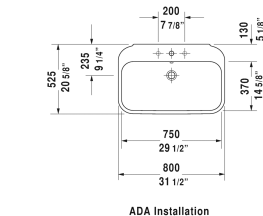

# Happy D.2 Washbasin ♿ # 2316800000 / 2316800030

< 31 1/2" Inch >

Washbasin	Dimension	Weight	Order number
with overflow, with faucet deck, overflow clip Chrome included, underside fully glazed, hardware included, wall-mounted, 31 1/2" Inch			
<b>Colors</b>			
00 White			
<b>Variant</b>			
●	31 1/2" x 20 5/8" Inch	57.1 lb	2316800000
●●●	31 1/2" x 20 5/8" Inch	57.1 lb	2316800030
<b>Infobox</b>	Washbasin is not ADA compliant in combination with pedestal, siphon cover or metal console		
Sanitary ceramics with the special WonderGliss surface finish will remain clean and attractive-looking for a long time to come. When ordering WonderGliss please add a "1" as eleventh digit to the model number.			
<b>Suitable products</b>	Siphon cover for # 231680, 231665, 231660, 085828		
	Pedestal for # 231680, 231665, 231660, 085827		

All drawings contain the necessary measurements which are subject to standard tolerances. They are stated in inch & mm and are non-binding. Exact measurements, in particular for customized installation scenarios, can only be taken from the finished ceramic piece.