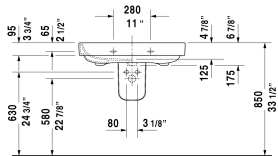

# Happy D.2 Washbasin ♿ # 2316800000 / 2316800030

< 31 1/2" Inch >

Washbasin	Dimension	Weight	Order number
with overflow, with faucet deck, overflow clip Chrome included, underside fully glazed, hardware included, wall-mounted, 31 1/2" Inch			
<b>Colors</b>			
00 White			
<b>Variant</b>			
●	31 1/2" x 20 5/8" Inch	57.1 lb	2316800000
●●●	31 1/2" x 20 5/8" Inch	57.1 lb	2316800030
<b>Infobox</b>	Washbasin is not ADA compliant in combination with pedestal, siphon cover or metal console		
Sanitary ceramics with the special WonderGliss surface finish will remain clean and attractive-looking for a long time to come. When ordering WonderGliss please add a "1" as eleventh digit to the model number.			
<b>Suitable products</b>	Siphon cover for # 231680, 231665, 231660, 085828		
	Pedestal for # 231680, 231665, 231660, 085827		

All drawings contain the necessary measurements which are subject to standard tolerances. They are stated in inch & mm and are non-binding. Exact measurements, in particular for customized installation scenarios, can only be taken from the finished ceramic piece.