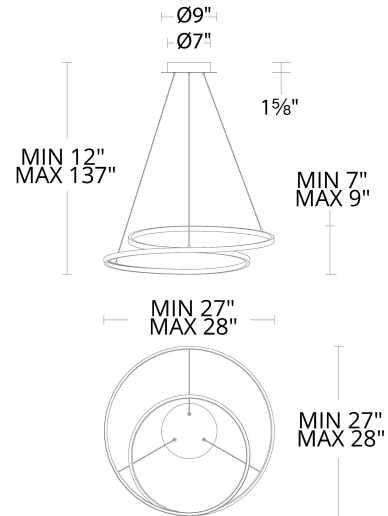

Fixture Type: _____

Catalog Number: _____

Project: _____

Location: _____

Marques

Pendant 3000K

Model & Size	Color Temp & CRI	Finish	Watt	LED Lumens	Delivered Lumens
PD-83128 28"	3000K 90	AB Aged Brass BK Black	47W	3330	1668

Example: **PD-83128-BK**

For custom requests please contact customs@wacighting.com

DESCRIPTION

Graceful and noble. Impossible to ignore.

FEATURES

- Twist aluminum light bar with frosted silicon diffuser
- Illumination to all directions
- Low profile, adjustable powered aircraft cables for an ultra-clean look
- Quick spin-on canopy design with minimal hardware for easy installation
- Can be mounted on slope ceiling
- Driver concealed within the canopy
- 5 year warranty

SPECIFICATIONS

Color Temp:	3000K
Input:	120-277 VAC,50/60Hz
CRI:	90
Dimming:	ELV: 100-10% , 0-10V: 100-5%,TRIAC: 100-10%
Rated Life:	50000 Hours
Standards:	ETL, cETL,Title 24 JA8-2019 Compliant Damp Location Listed
Construction:	Aluminum body, silicone diffuser

REPLACEMENT PARTS

HDW-HY21-CE - Hardware Pack

FINISHES:

Aged Brass Black

LINE DRAWING:

PD-83128