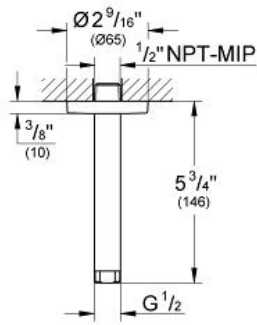

RAINSHOWER
MODEL # 27217000

Pure Freude
an Wasser

GROHE

GROHE CANADA, INC. | 5900 Avebury Road, Mississauga, Ontario, Canada L5R 3M3
Phone: 905-271-2929 | Fax: 905-271-9494 | info@grohe.ca

Product Description:
RAINSHOWER

Standard Specification:

- 6" spout reach
- 1/2" (13 mm) NPT Male Threads

Applicable Codes & Standards:

- Energy Policy Act of 1992
- ASME A112.18.1/CSA B125.1

Color:

- 27217000 StarLight Chrome