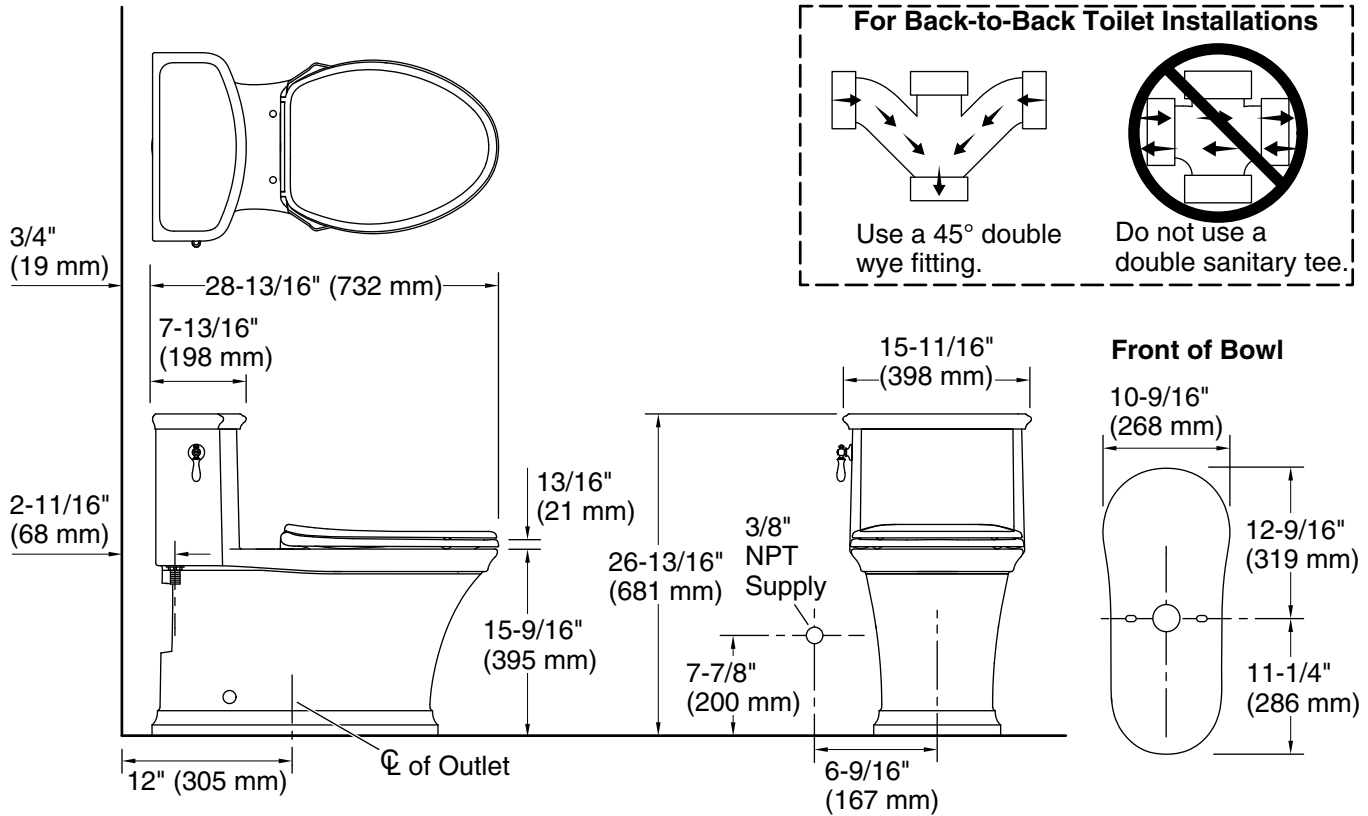

KOHLER®

Harken®
One-piece compact elongated 1.28 gpf toilet
K-22695

Features

- One-piece toilets integrate the tank and bowl into a seamless, easy-to-clean design.
- Compact elongated bowl offers added comfort while occupying the same space as a round-front bowl.
- Standard height.
- 1.28 gpf (4.8 lpf).
- Left-hand Polished Chrome trip lever.
- 2-1/8" (54 mm) glazed trapway.
- Fully skirted trapway simplifies cleaning.
- Quiet-Close™ elongated seat closes quietly.

Installation

- Standard 12" (305 mm) rough-in.
- Supply line sold separately.

Recommended Products/Accessories

K-8298 C³®-155 Elongated bidet toilet seat

Included Components

Additional Components:
22203

Codes/Standards

Technical Information

All product dimensions are nominal.

- Toilet type: Floor-mount
- Waste Outlet: Floor
- Bowl shape: Elongated
- Flush type: Revolution 360®
- Trap passageway: 2" (51 mm)
- Water Consumption
 - Full: 1.28 gpf (4.8 lpf)
- Water surface size: 7-13/16" x 5-1/8" (198 mm x 130 mm)
- Rim to water surface: 5-15/16" (151 mm)
- Rough-in: 12" (305 mm)
- Seat-mounting holes: 5-1/2" (140 mm)
- Template: Footprint, 1398502-7, required, included