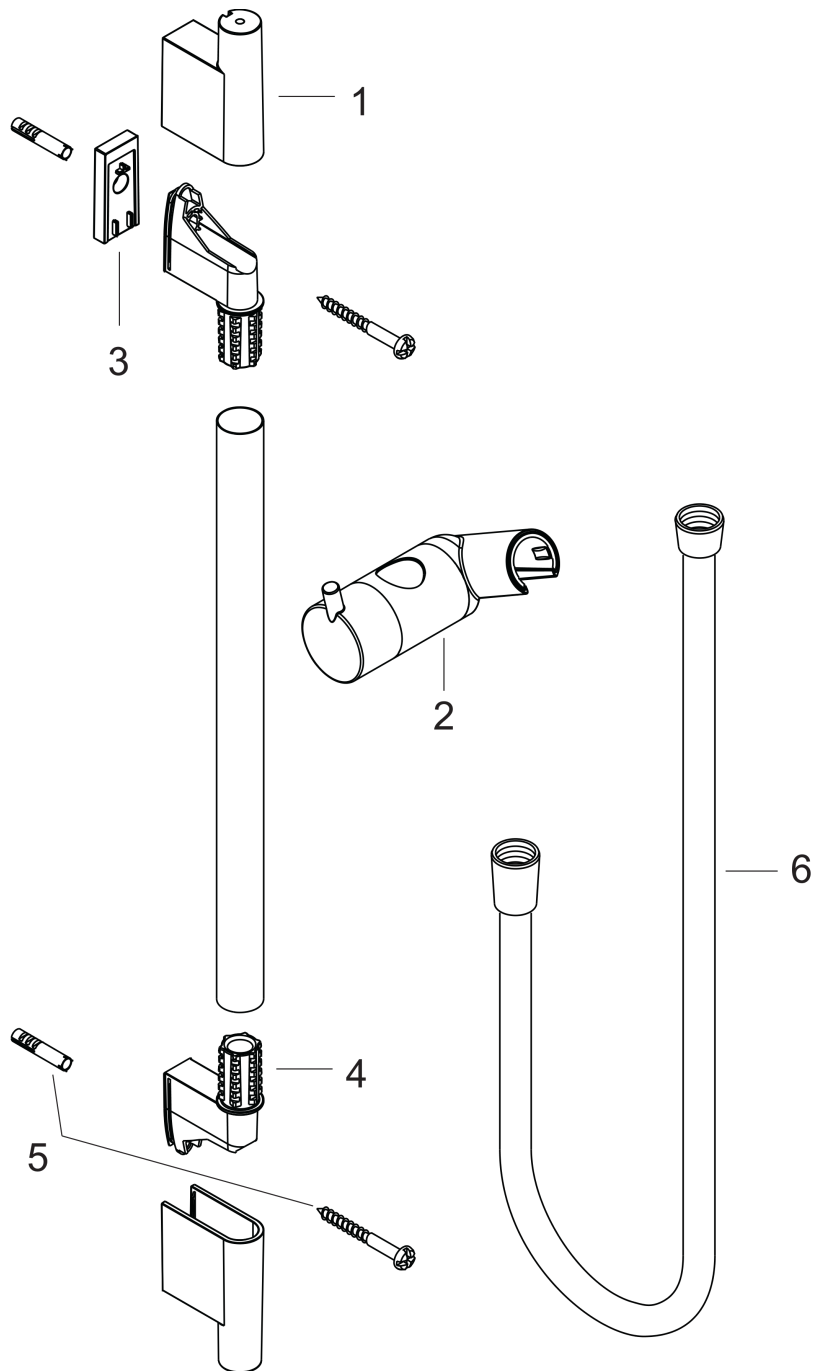

Unica

Wallbar S, 36"

Finishes : **chrome** Part no. : **28631000**

Description

Features

- Brass wallbar
- Angle-adjustable holder pivots left and right, slides easily and locks in place

Item details

List Price \$ 205.00

Compliance

Product image

Scale drawing

Unica

Wallbar S, 36"

Finishes : chrome

Part no. : 28631000

Exploded drawing

Year of production: >04/05

Unica

Wallbar S, 36"

Finishes : **chrome** Part no. : **28631000**

Spare parts list

Year of production: >04/05

Pos.	Description	Part no.	Price	PU
1	cover	97709000	-	1
2	support, assy	97651000	-	1
3	tile-matching-disk	97450000	-	1
4	wall support	96275000	-	1
5	mounting set	96179000	-	1
6	shower hose Isiflex'B 1,60 m	28276000	-	1
7	shelf Casetta'S	28679000	-	1
8	clips for Casetta, Ø 22 mm	98717000	-	1