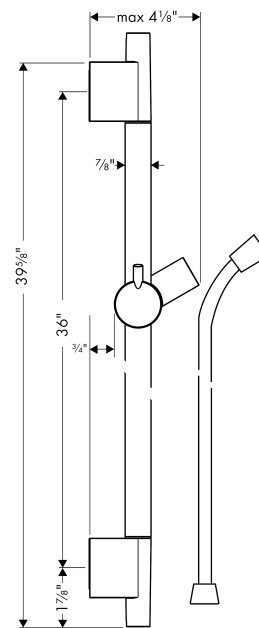

Unica

Wallbar S, 36"

Finishes : **chrome** Part no. : **28631000**

Description

Features

- Brass wallbar
- Angle-adjustable holder pivots left and right, slides easily and locks in place

Item details

List Price \$ 205.00

Compliance

Product image

Scale drawing

Unica

Wallbar S, 36"

Finishes : chrome

Part no. : 28631000

Exploded drawing

Year of production: >04/05

Unica

Wallbar S, 36"

Finishes : **chrome** Part no. : **28631000**

Spare parts list

Year of production: >04/05

Pos.	Description	Part no.	Price	PU
1	cover	97709000	-	1
2	support, assy	97651000	-	1
3	tile-matching-disk	97450000	-	1
4	wall support	96275000	-	1
5	mounting set	96179000	-	1
6	shower hose Isiflex'B 1,60 m	28276000	-	1
7	shelf Casetta'S	28679000	-	1
8	clips for Casetta, Ø 22 mm	98717000	-	1