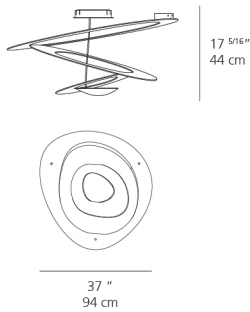

Dimensions

Packaging

1 Box

1 x 40-5/8" x 37-7/8" x 16-7/16" / 32.85 lbs - 103 cm x 96 cm x 41.5 cm / 14.9 kg

Light distribution

Indirect

Luminaire weight

21.83 lbs / 9.9 kg