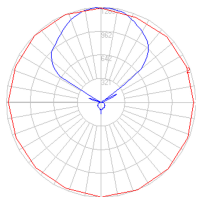

Dimensions

Packaging

1 Box

1 x 40-5/8" x 37-7/8" x 16-7/16" / 32.85 lbs - 103 cm x 96 cm x 41.5 cm / 14.9 kg

Light distribution

Indirect

Luminaire weight

21.83 lbs / 9.9 kg

Warranty

5 year limited warranty

Red = Max Cd. Through Vertical plane

Blue = Max Cd. Through Horizontal plane