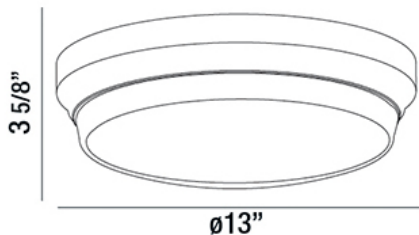

JANE, 13" CEILING MOUNT

Product Details

Item No.	:	26634-012
Finish	:	Bronze
Shade	:	Opal White
Diameter	:	13"
Height	:	3.63"
Est. Weight	:	3.63 lbs
IP Rating	:	DRY
Approval	:	

BULB DETAILS

Bulb Type	:	INTEGRATED LED
Bulb Voltage	:	120V
Bulb Wattage	:	12W
Input Voltage	:	120V
Dimmable	:	Yes
Lumens	:	1000lm
Kelvin	:	3000K
CRI	:	85++
Bulb Included	:	Yes

Options Available

ITEM NO.	FINISH	SHADE
26634-012	Bronze	Opal White
26634-029	Satin Nickel	Opal White
26634-036	Chrome	Opal White

LED flushmount with blown opal glass diffuser and decorative base
LED flushmount with blown opal glass diffuser and decorative base

TECHNICAL DETAILS

Canopy Diameter	:	12.5"
Canopy Height	:	1"

PROJECT INFORMATION

Job Name: Date: Type:

Comments: