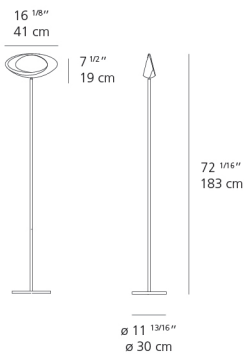

### Specifications

Delivered lumens	2493.37lm
Light output ratio	64.19lm/W
Power consumption	38W
Led type	31W C.O.B.*
CCT (Correlated Color Temperature)	2700K
CRI (Color Rendering Index)	>90
Life expectancy	50000Hrs
Control type	DIMMABLE (On Cord)
Input Voltage	120V
Driver	N/A

### Dimensions

### Luminaire weight

21.72 lbs / 9.85 kg