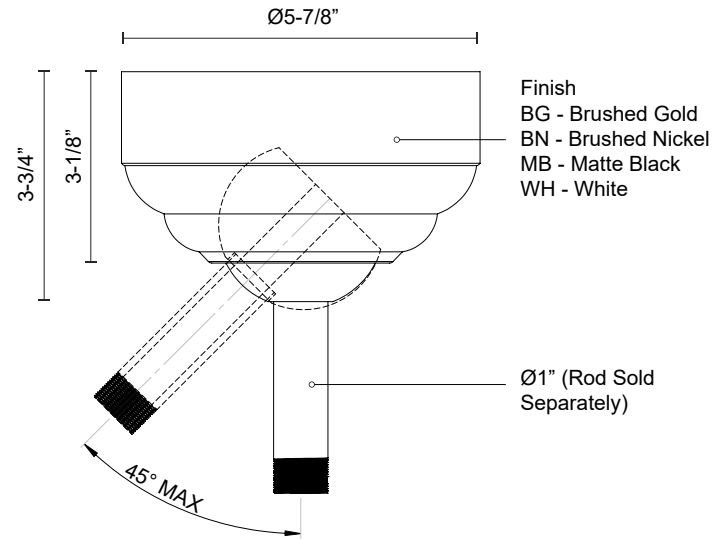

Fixture Dimensions	D54" x H16-1/8"
Light Source	LED
Max Wattage	Total 83W Max [18W LED + Max 65W Motor]
Total Lumens	1900lm
Delivered Lumens	1155lm*
Voltage	120V
Color Temperature	3000K
CRI (Ra)	90CRI
LED Rated Life	50,000 hours
Dimming	Remote/Smart Control/Dimming
Diffuser Details	Frosted Polymeric Lens
Rod Length	6" (for different rod length, contact factory)
Sloped Ceiling Adaptable	Yes, Up to 18 Degrees
Location	Damp
Illumination Direction	Down
Canopy Dimensions	D5-7/8" x H2-7/8"
Paint Finish	BG01; BN01; MB01; WH01;
Minimum Distance to Floor	84"
Ceiling to Blade Distance	10-3/4" Minimal
Blade	3 Blades @ 30 Degree Pitch
Control	Remote + Smart Control
Fan RPM	3 Speed (Reversible Switch), 50-120rpm
CFM	4414 Max
Airflow Efficiency (CFM/WATT)	74 Max
Estimated Yearly Energy Cost (\$)	12
Material	Steel + ABS Blades

SPECIFICATION DETAILS

Slope Ceiling Adaptor Dimensions	D5-7/8" x H3-3/4"
Sloped Ceiling Adaptable	Yes, Up to 45 Degrees
Location	Damp; Wet (Only CF92952)

SUGGESTED FAN SELECTION TO WORK WITH SLOPE CEILING ADAPTOR

SPECIFICATION DETAILS

Downrod Dimensions	<ul style="list-style-type: none"> • D1" x H12" • D1" x H18" • D1" x H24" • D1" x H36" • D1" x H48" • D1" x H60"
Location	Damp; Wet (Only CF92952)

SUGGESTED FAN SELECTION TO WORK WITH DOWNROD