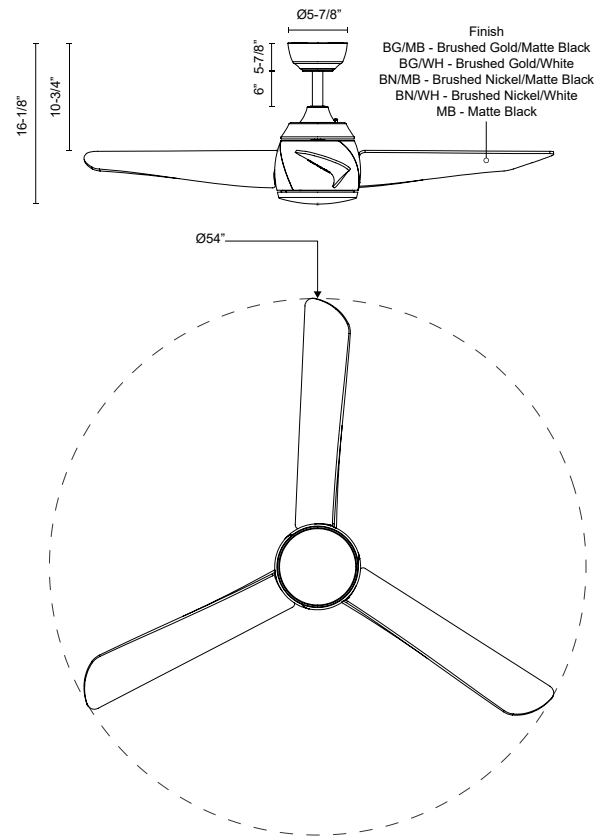

COMMENT

KUZCO

CANADA: 19054 28TH AVENUE - SURREY, BC V3Z 6M3

USA: 3035 E. LONE MOUNTAIN ROAD - LAS VEGAS, NV 89081

WWW.KUZCOLIGHTING.COM

© 2024 KUZCO LIGHTING. ALL RIGHTS RESERVED.