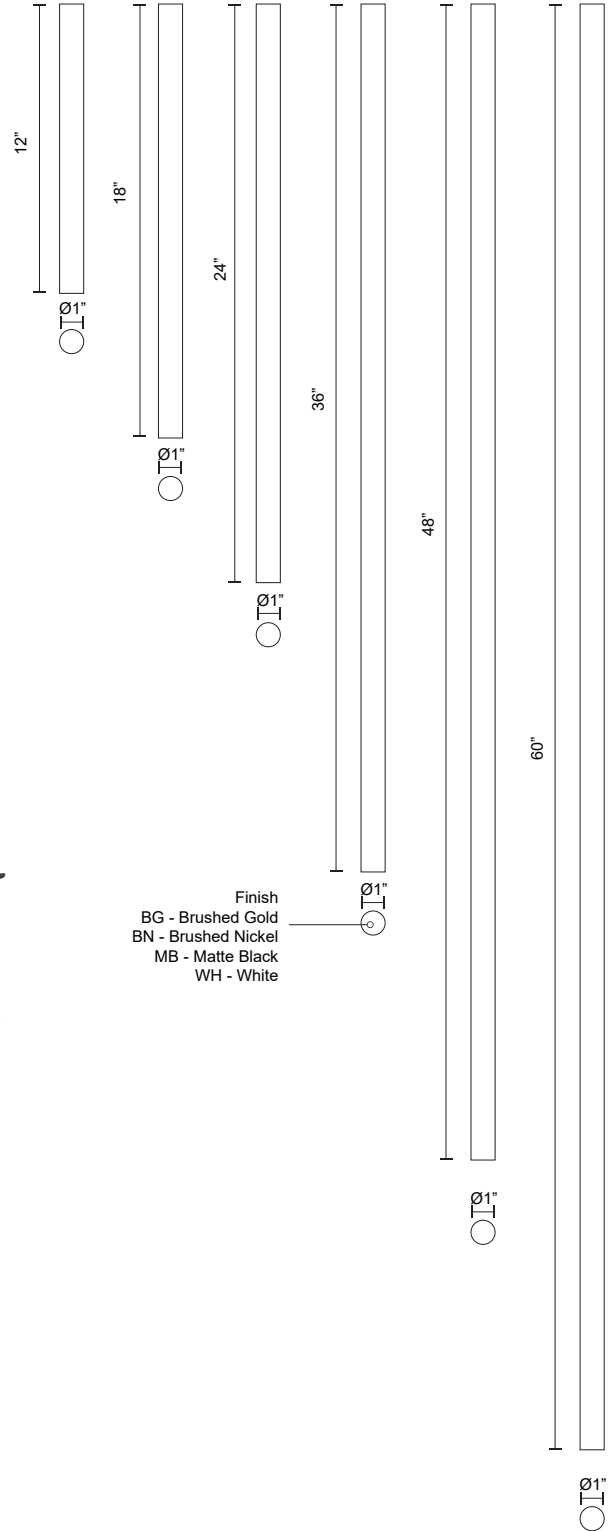

Fixture Dimensions	D54" x H16-1/8"
Light Source	LED
Max Wattage	Total 83W Max [18W LED + Max 65W Motor]
Total Lumens	1900lm
Delivered Lumens	1155lm*
Voltage	120V
Color Temperature	3000K
CRI (Ra)	90CRI
LED Rated Life	50,000 hours
Dimming	Remote/Smart Control/Dimming
Diffuser Details	Frosted Polymeric Lens
Rod Length	6" (for different rod length, contact factory)
Sloped Ceiling Adaptable	Yes, Up to 18 Degrees
Location	Damp
Illumination Direction	Down
Canopy Dimensions	D5-7/8" x H2-7/8"
Paint Finish	BG01; BN01; MB01; WH01;
Minimum Distance to Floor	84"
Ceiling to Blade Distance	10-3/4" Minimal
Blade	3 Blades @ 30 Degree Pitch
Control	Remote + Smart Control
Fan RPM	3 Speed (Reversible Switch), 50-120rpm
CFM	4414 Max
Airflow Efficiency (CFM/WATT)	74 Max
Estimated Yearly Energy Cost (\$)	12
Material	Steel + ABS Blades

SPECIFICATION DETAILS

Downrod Dimensions	<ul style="list-style-type: none"> • D1" x H12" • D1" x H18" • D1" x H24" • D1" x H36" • D1" x H48" • D1" x H60"
Location	Damp; Wet (Only CF92952)

SUGGESTED FAN SELECTION TO WORK WITH DOWNROD