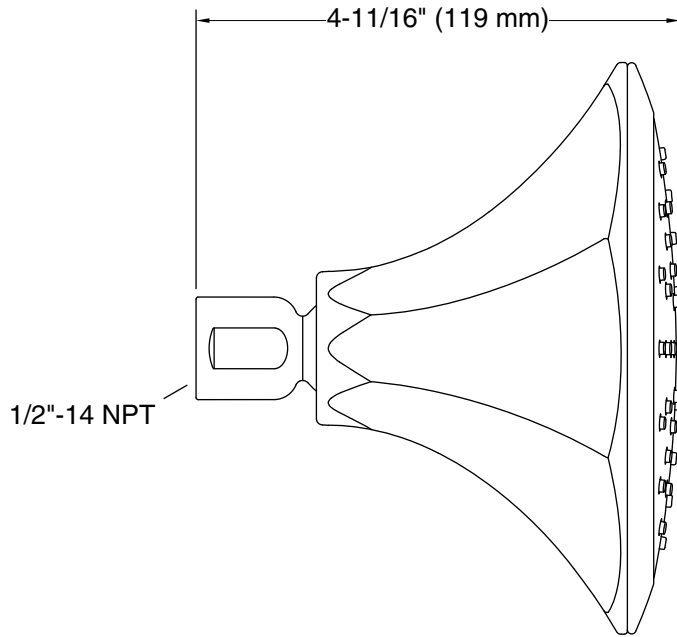

Installation

- 1/2 -14 NPT connection

Recommended Products/Accessories

- K-7397 Shower Arm and Flange
- K-23723 Faucet cleaner

Codes/Standards

- ASME A112.18.1/CSA B125.1
- DOE - Energy Policy Act 1992
- EPA WaterSense®
- California Energy Commission (CEC)

	CP	Polished Chrome
	BN	Vibrant® Brushed Nickel
	BV	Vibrant® Brushed Bronze

Technical Information

All product dimensions are nominal.

Showerhead/Body Spray:

Rated maximum flow: 1.75 gal/min (6.6 l/min)

Pressure: 80 psi (5.5 bar)