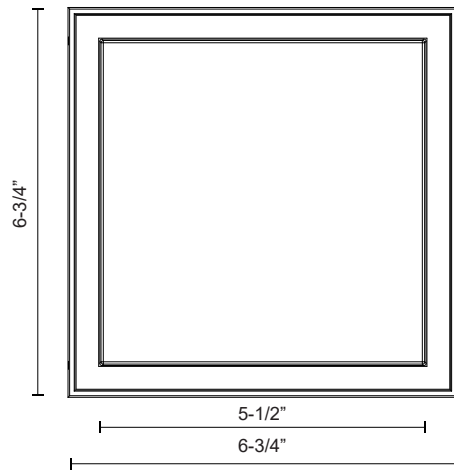

**RIDGE
EC34507
CEILING**

PROJECT

DESCRIPTION

Rectilinear cast aluminum body and frame. Lightly textured powder-coat finish. Square opal polymeric diffuser. Outward emitting light. Rated for exterior use. Custom options available.

Metal Finish
BK - Black
GY - Gray

EC34507-BK
Black

EC34507-GY
Gray

SPECIFICATION DETAILS

* For custom options, consult factory for details.

| | |
|-----------------------------|---|
| Fixture Dimensions | L6-3/4" x W6-3/4" x H1-1/2" |
| Light Source | AC LED Module |
| Wattage | 20W |
| Total Lumens | 1600lm |
| Delivered Lumens | BK-1227lm; GY-1250lm; |
| Voltage | 120V |
| Color Temperature | 3000K |
| CRI (Ra) | 90CRI |
| Optional Color Temps | 2700K - 5000K Available, Minimum Order Quantities Apply |
| LED Rated Life | 50,000 hours |
| Dimming | 100% - 10%, ELV Dimmer (Not Included) |
| Diffuser Details | White PC Diffuser |
| Location | Wet |
| Warranty | 5 Years |
| Mounting Style | All Orientation; Ceiling and Wall; |