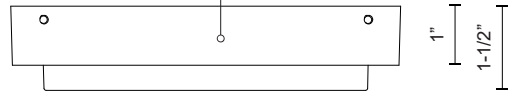

Metal Finish
BK - Black
GY - Gray

EC34507-BK
Black

EC34507-GY
Gray

SPECIFICATION DETAILS

* For custom options, consult factory for details.

| | |
|-----------------------------|---|
| Fixture Dimensions | L6-3/4" x W6-3/4" x H1-1/2" |
| Light Source | AC LED Module |
| Wattage | 20W |
| Total Lumens | 1600lm |
| Delivered Lumens | BK-1227lm; GY-1250lm; |
| Voltage | 120V |
| Color Temperature | 3000K |
| CRI (Ra) | 90CRI |
| Optional Color Temps | 2700K - 5000K Available, Minimum Order Quantities Apply |
| LED Rated Life | 50,000 hours |
| Dimming | 100% - 10%, ELV Dimmer (Not Included) |
| Diffuser Details | White PC Diffuser |
| Location | Wet |
| Warranty | 5 Years |
| Mounting Style | All Orientation; Ceiling and Wall; |