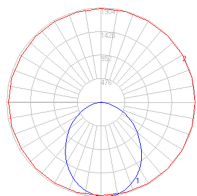

Features & Accessories

- Suitable for watertight connection
- Electronic ballast integrated in body

Dimensions

Packaging

2 Boxes

1 x 99-11/16" x 46-9/16" x 31-3/16" / 178.57 lbs - 253 cm x 118 cm x 79 cm / 81 kg

1 x 44-13/16" x 41-13/16" x 10-3/16" / 411.38 lbs - 113.6 cm x 106 cm x 25.6 cm / 186.6 kg

Light distribution

Direct

Luminaire weight

418.87 lbs / 190 kg

Red = Max Cd. Through Vertical plane
Blue = Max Cd. Through Horizontal plane