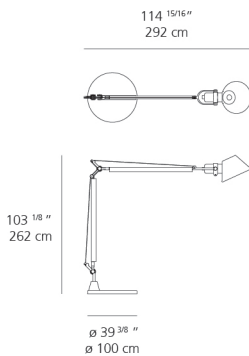

Lamp type	CFL
Lamp	2X42W Gx24Q-4
Lamp Included	No
Control type	On/Off
Input Voltage	120V
Power consumption	N/A
Ballast	N/A

Colors & Finishes

- Aluminum (Diffuser & Body)
- Grey (Base)

Materials

- Base in mass-colored concrete
- Body in aluminum
- Diffuser in mass-pigmented polypropylene
- Screen in silkscreened methacrylate
- Reflector in painted aluminum

Features & Accessories

- Suitable for watertight connection
- Electronic ballast integrated in body

Dimensions

Packaging

2 Boxes

1 x 99-11/16" x 46-9/16" x 31-3/16" / 178.57 lbs - 253 cm x 118 cm x 79 cm / 81 kg

1 x 44-13/16" x 41-13/16" x 10-3/16" / 411.38 lbs - 113.6 cm x 106 cm x 25.6 cm / 186.6 kg

Light distribution

Direct

Luminaire weight

418.87 lbs / 190 kg

Red = Max Cd. Through Vertical plane
Blue = Max Cd. Through Horizontal plane