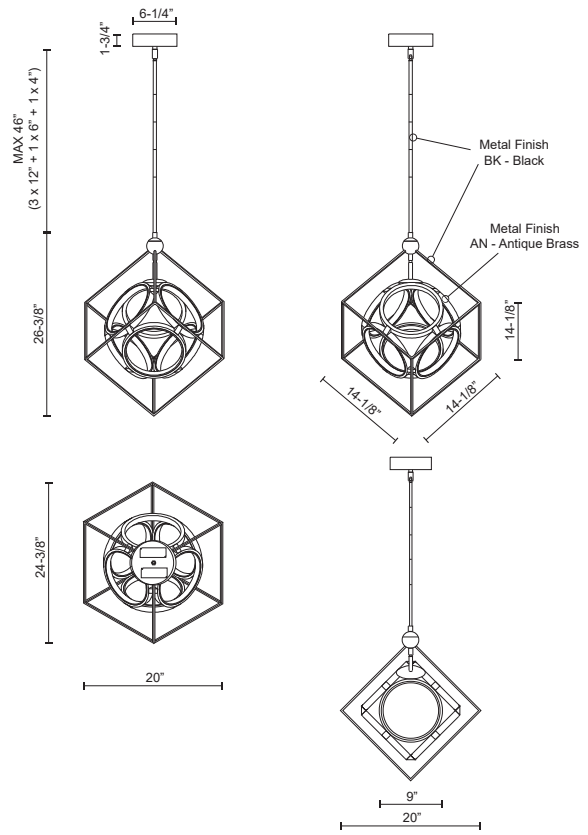

**MONZA  
CH19220  
CHANDELIERS**

PROJECT

**DESCRIPTION**

Interconnecting aluminum rings within steel frame cube. Finely textured metallic and satin powder-coat finishes. Opal silicon circular diffusers. Up and down light. Custom options available.

**SPECIFICATION DETAILS**

\* For custom options, consult factory for details.

<b>Fixture Dimensions</b>	L20" x W24-3/8" x H26-3/8"
<b>Light Source</b>	LED with DC Driver
<b>Wattage</b>	62W
<b>Total Lumens</b>	4600lm
<b>Delivered Lumens</b>	BK/AN-2860lm*
<b>Voltage</b>	120V
<b>Color Temperature</b>	3000K
<b>CRI (Ra)</b>	90CRI
<b>Optional Color Temps</b>	2700K - 5000K Available, Minimum Order Quantities Apply
<b>LED Rated Life</b>	50,000 hours
<b>Dimming</b>	100% - 10%, TRIAC or ELV Dimmer (Not Included)
<b>Diffuser Details</b>	White Acrylic Diffuser
<b>Adjustable</b>	Yes
<b>Rod Length</b>	46" Max (3x12" + 1x6" + 1x4")
<b>Location</b>	Dry
<b>Ceiling Adaptor</b>	Yes, Up to 45 Degrees
<b>Warranty</b>	5 Years
<b>CEC Title 24 JA8</b>	Yes, JA8-19
<b>Canopy Dimensions</b>	D6-1/4" x H1-3/4"
<b>Finish Option(s)</b>	Black/Antique Brass